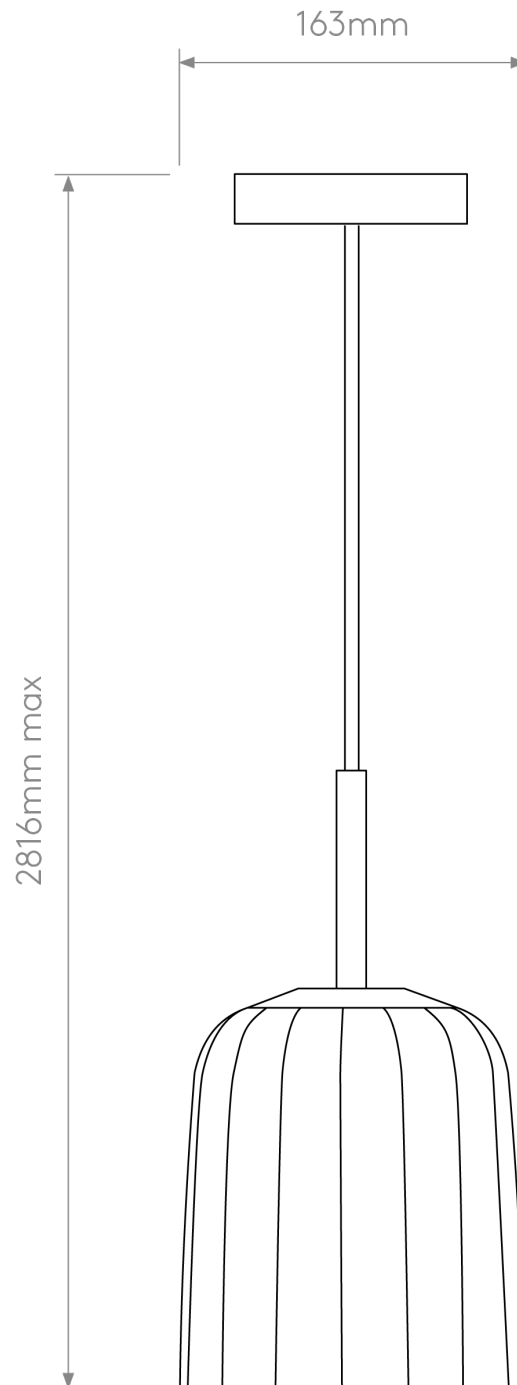

Astro Lighting - Veo - 1455005 - Bronze White Ribbed Glass Ceiling Pendant Light

**CONTACT**