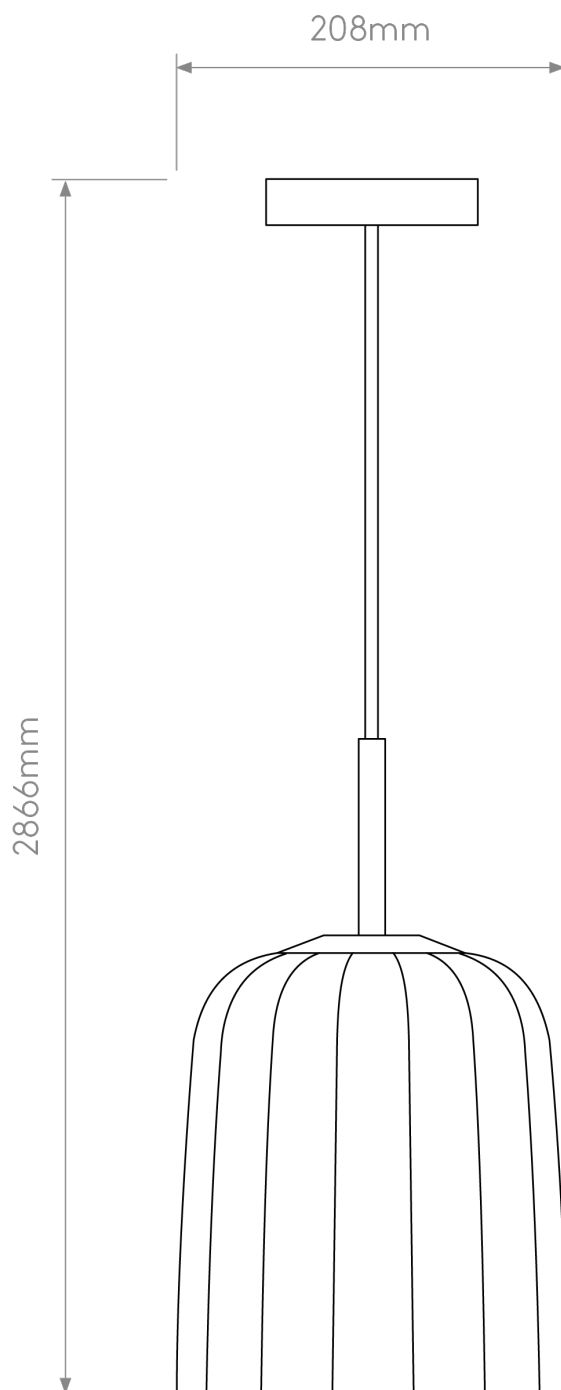

Astro Lighting - Veo - 1455006 - Bronze White Ribbed Glass Ceiling Pendant Light

CONTACT