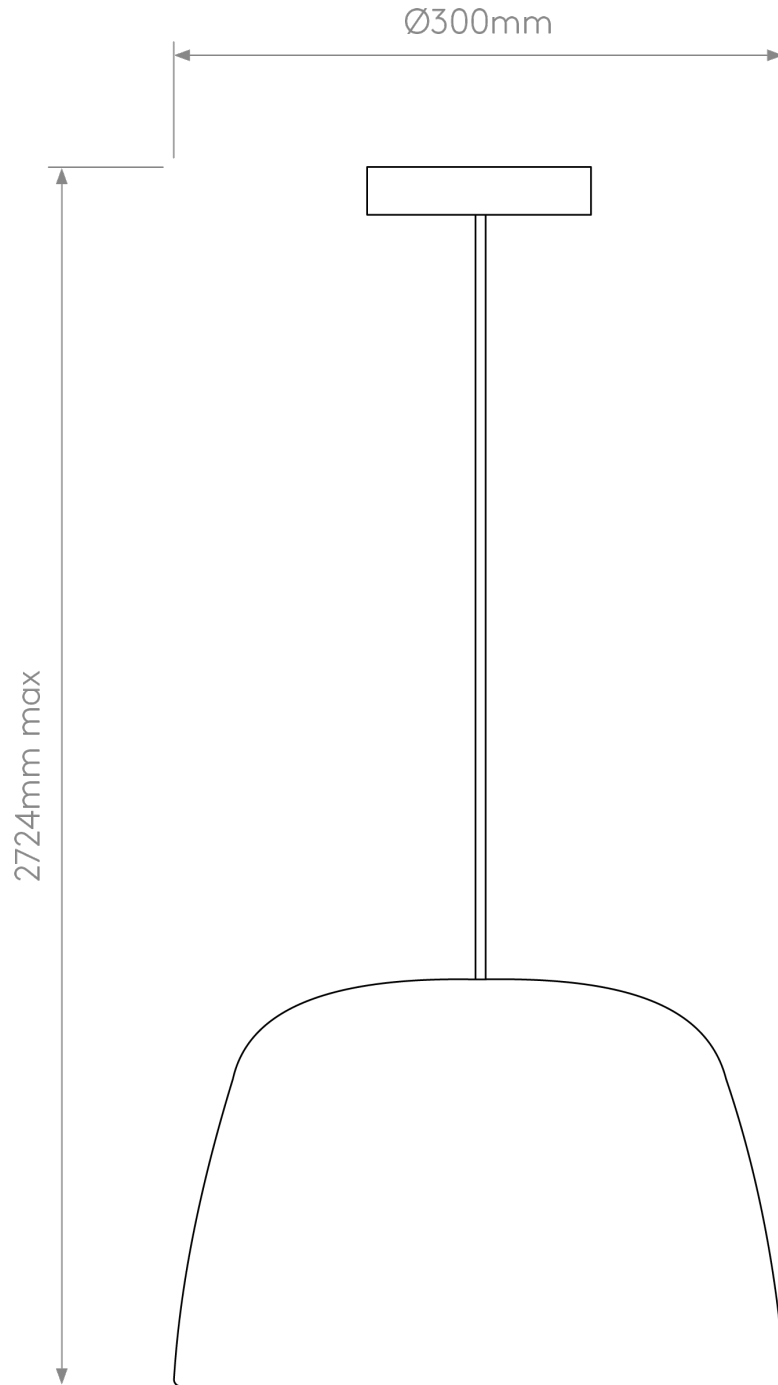

Astro Lighting - Taiko - 1456009 - Black Frosted Ceiling Pendant Light

CONTACT