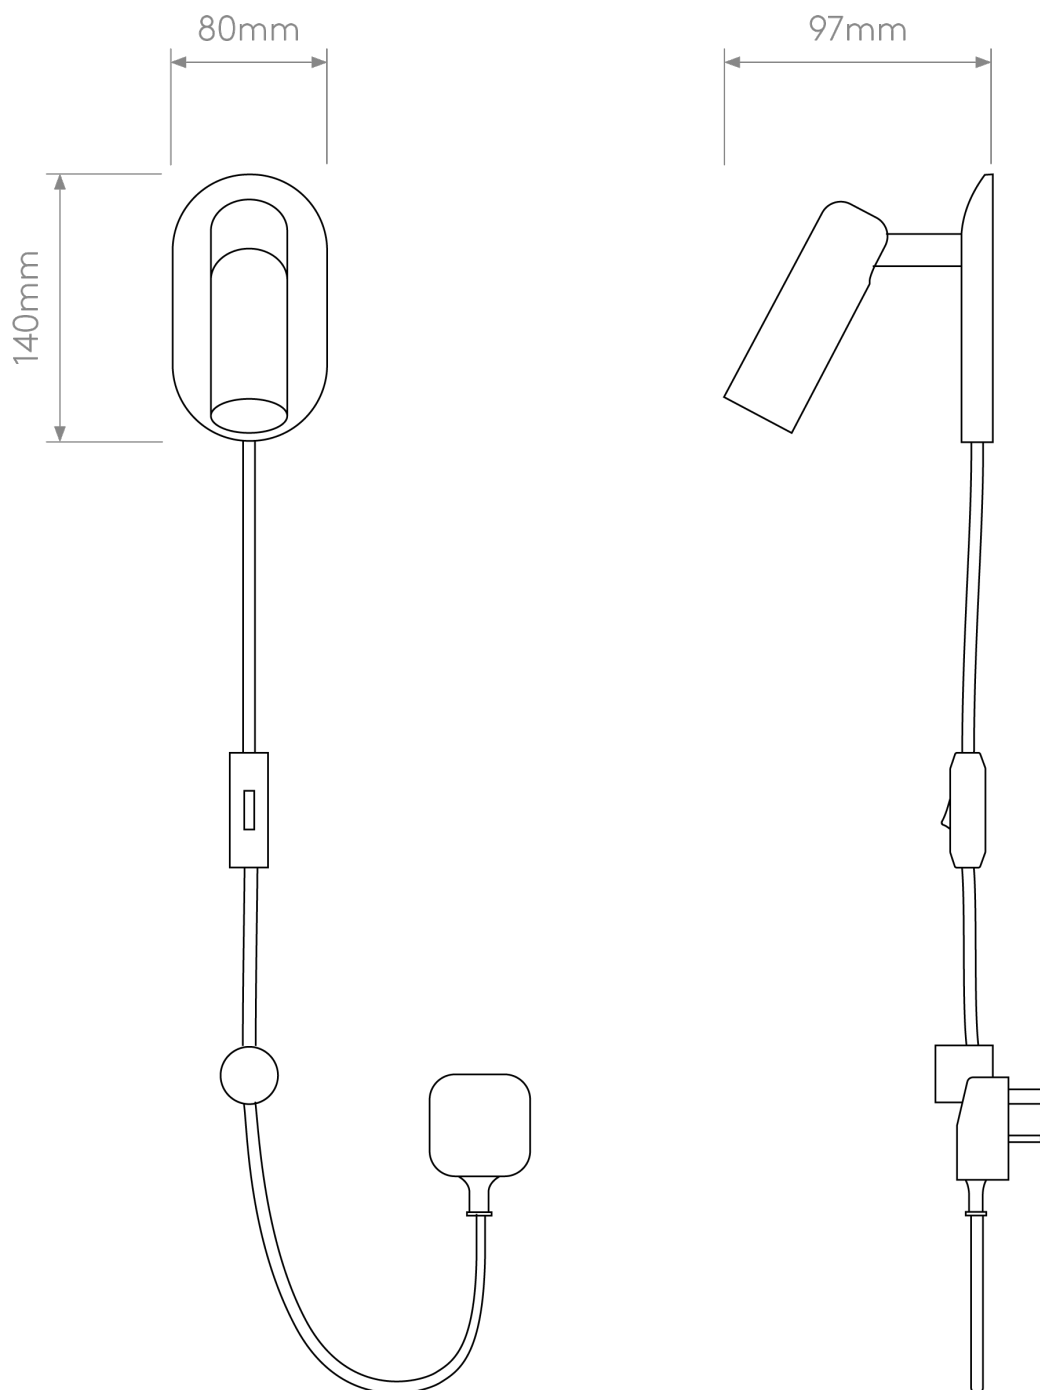

Astro Lighting - Gio - 1473007 - Black Plug In Spotlight

**CONTACT**