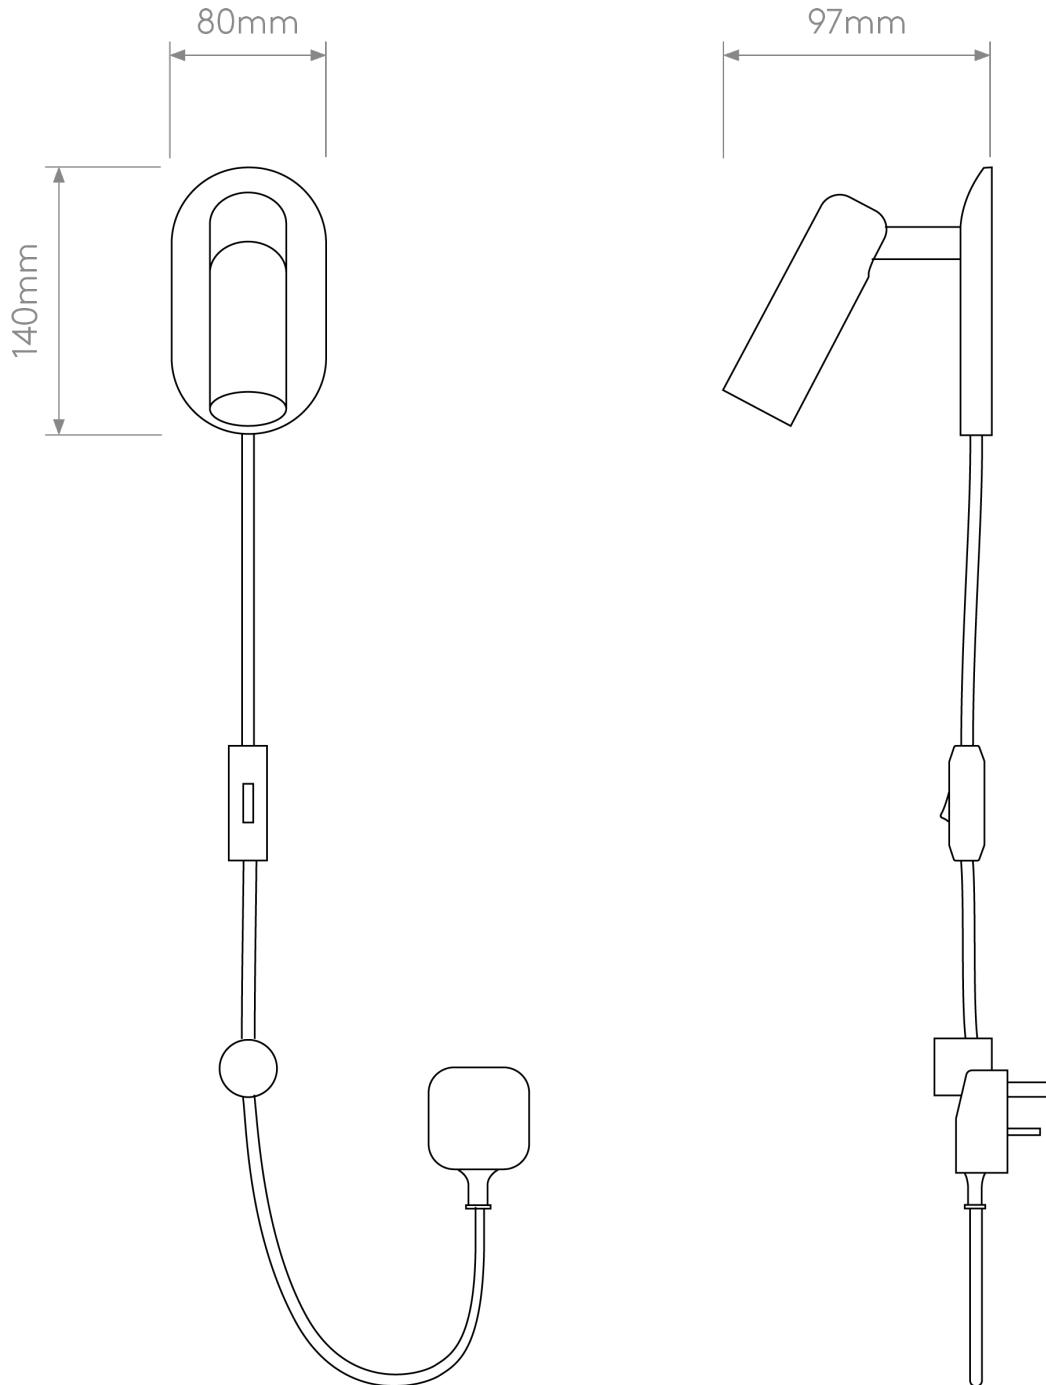

Astro Lighting - Gio - 1473008 - White Plug In Spotlight

CONTACT