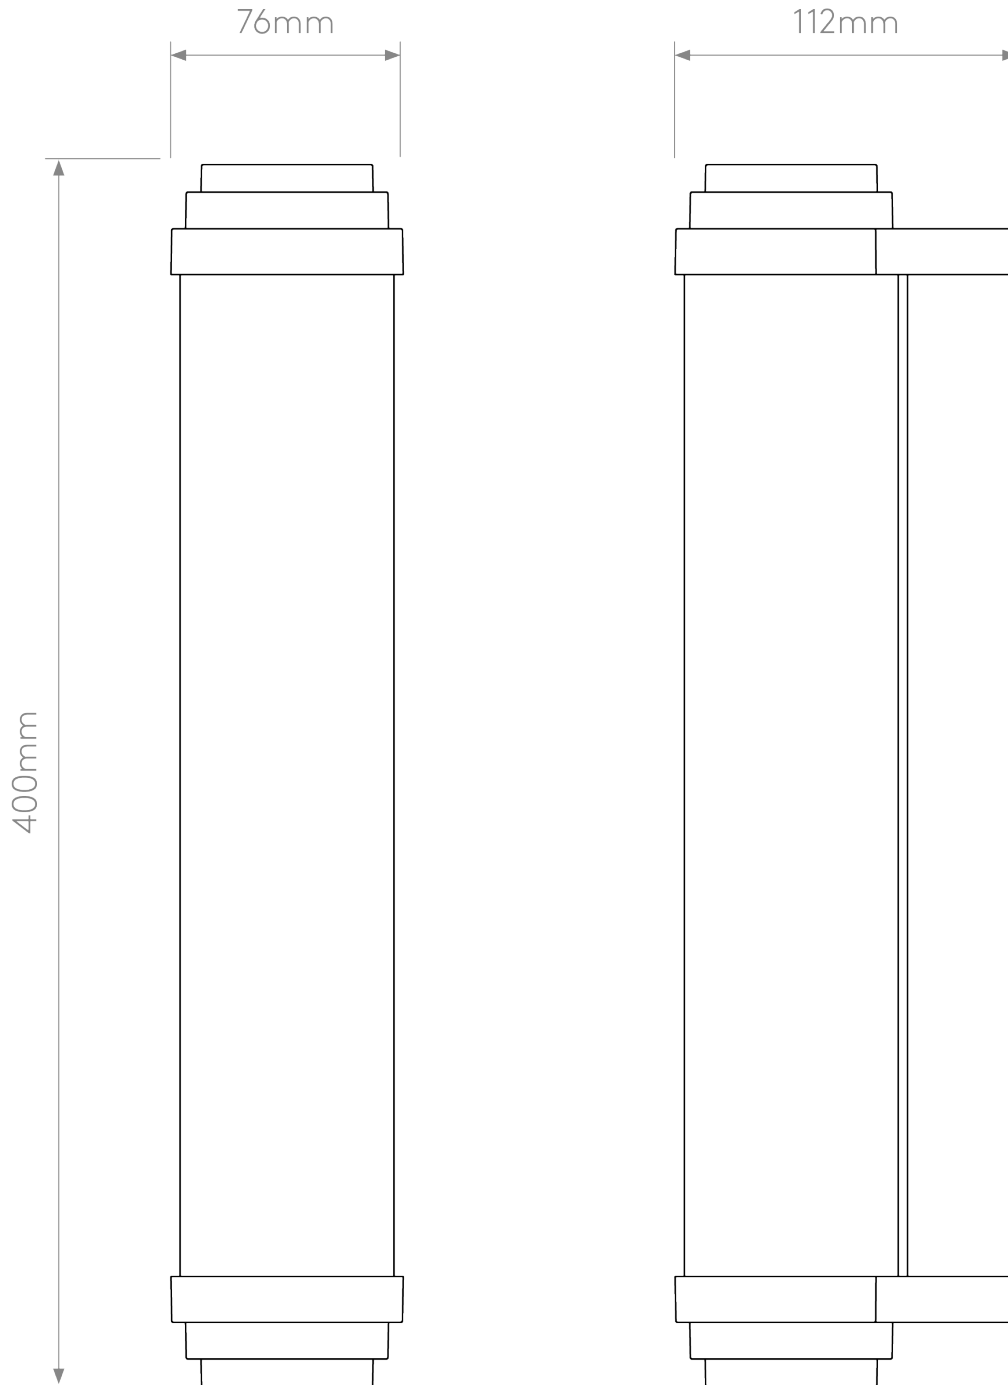

Astro Lighting Professional - Burlington - 1477001 - LED Bronze Opal IP44 Bathroom Strip Wall Light

CONTACT