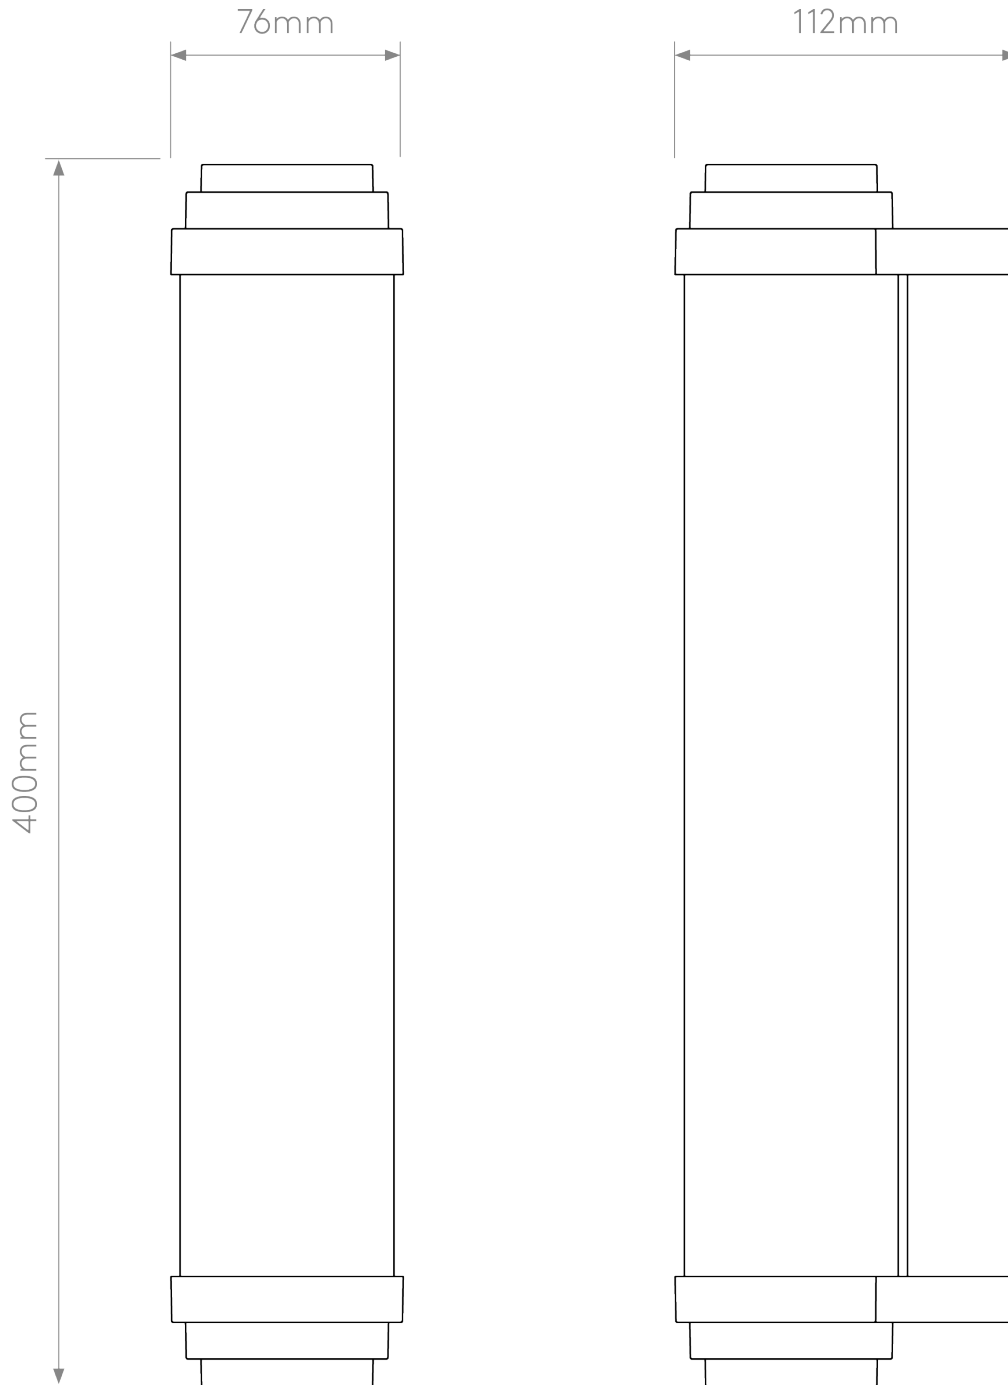

Astro Lighting Professional - Burlington - 1477003 - LED Gold Opal IP44 Bathroom Strip Wall Light

CONTACT