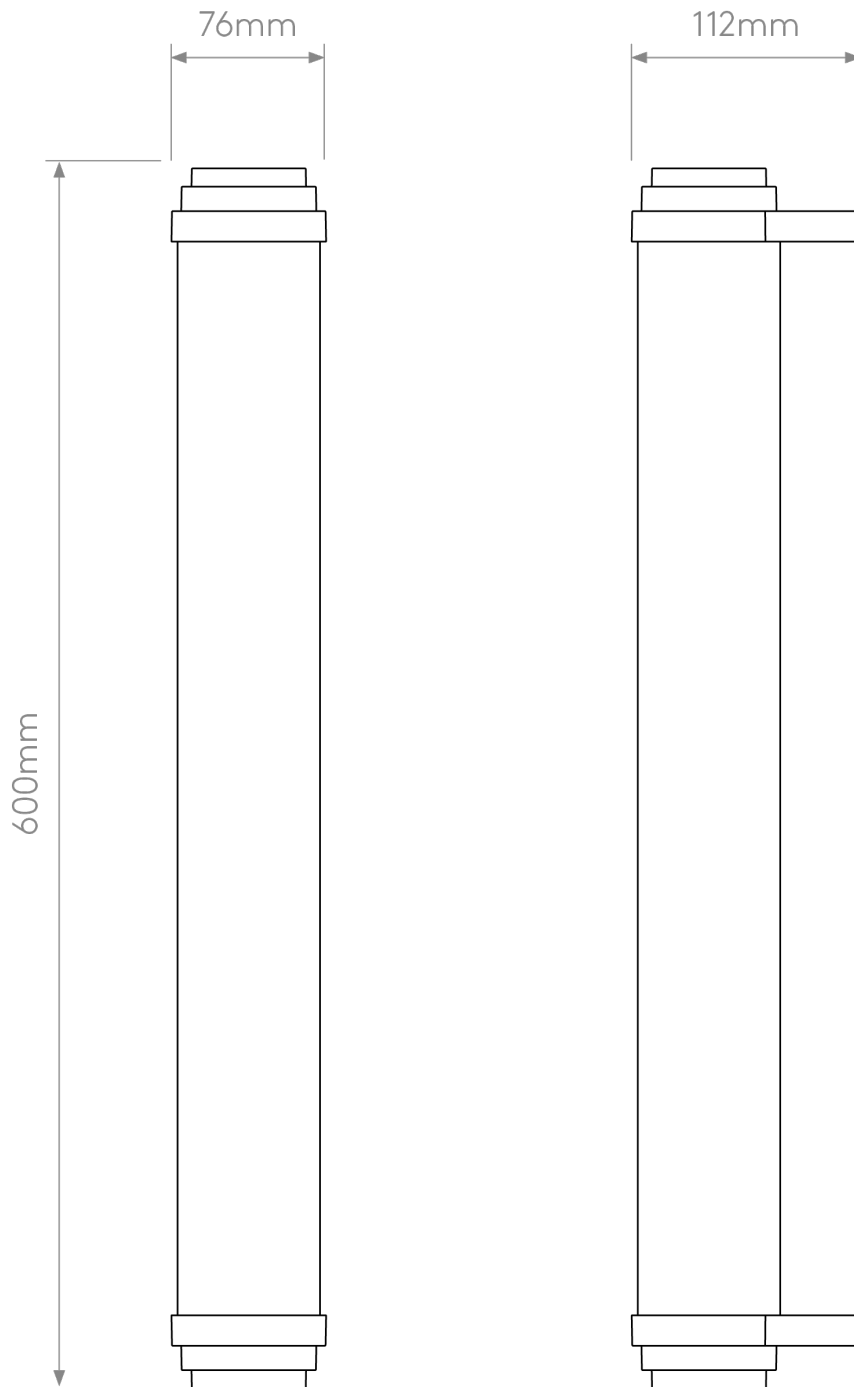

Astro Lighting Professional - Burlington - 1477005 - LED Bronze Opal IP44 Bathroom Strip Wall Light

CONTACT