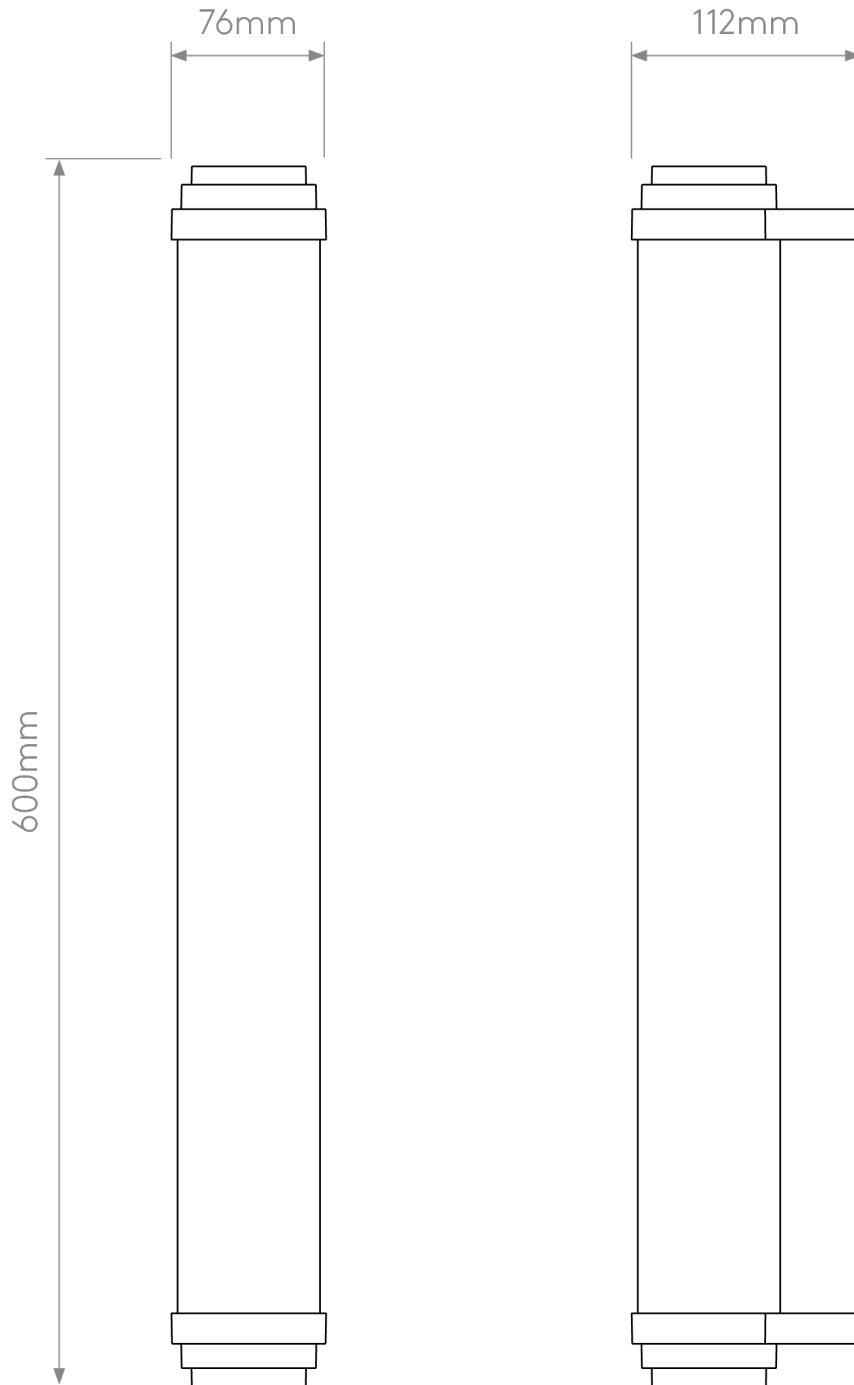

Astro Lighting Professional - Burlington - 1477007 - LED Gold Opal IP44 Bathroom Strip Wall Light

**CONTACT**