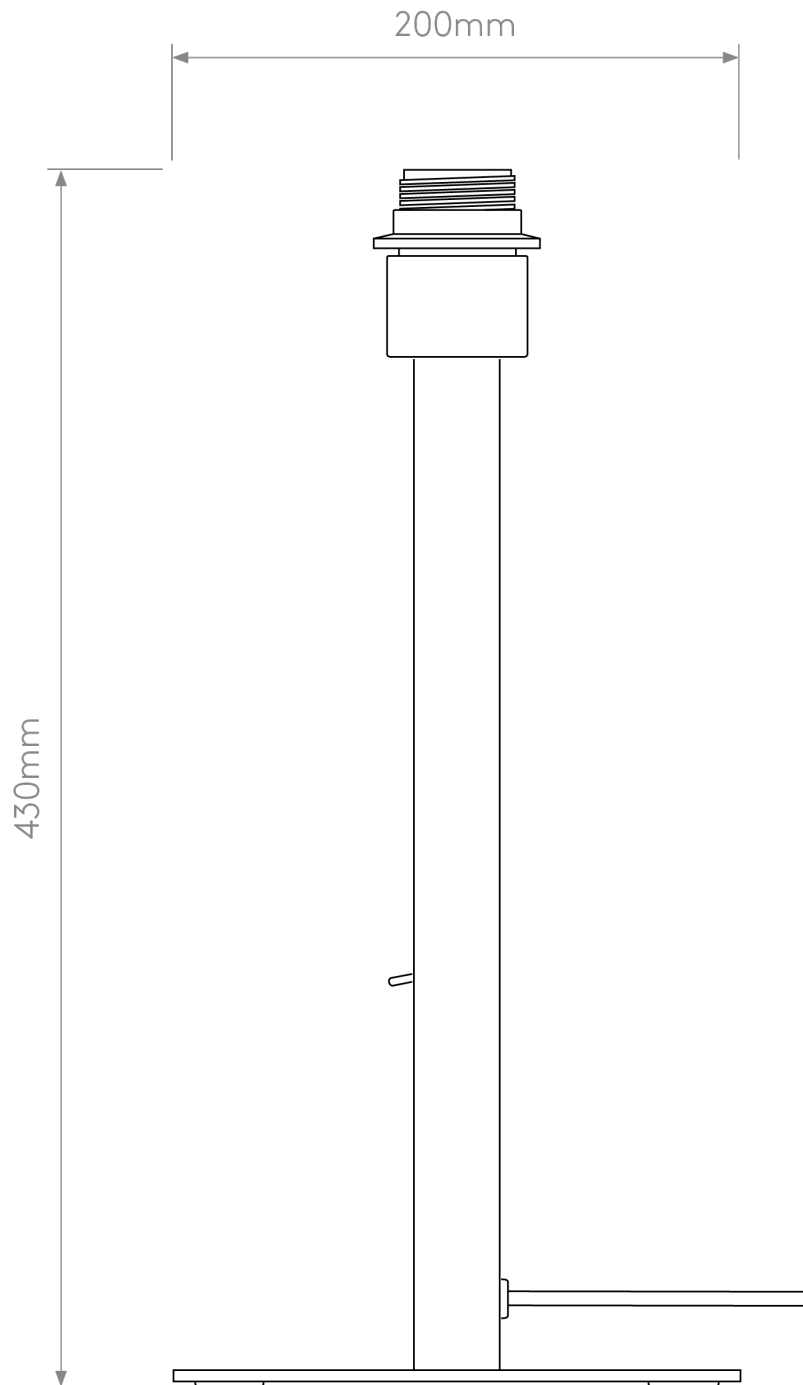

Astro Lighting Professional - Beaumont - 1480003 - Black Base Only Table Lamp

**CONTACT**