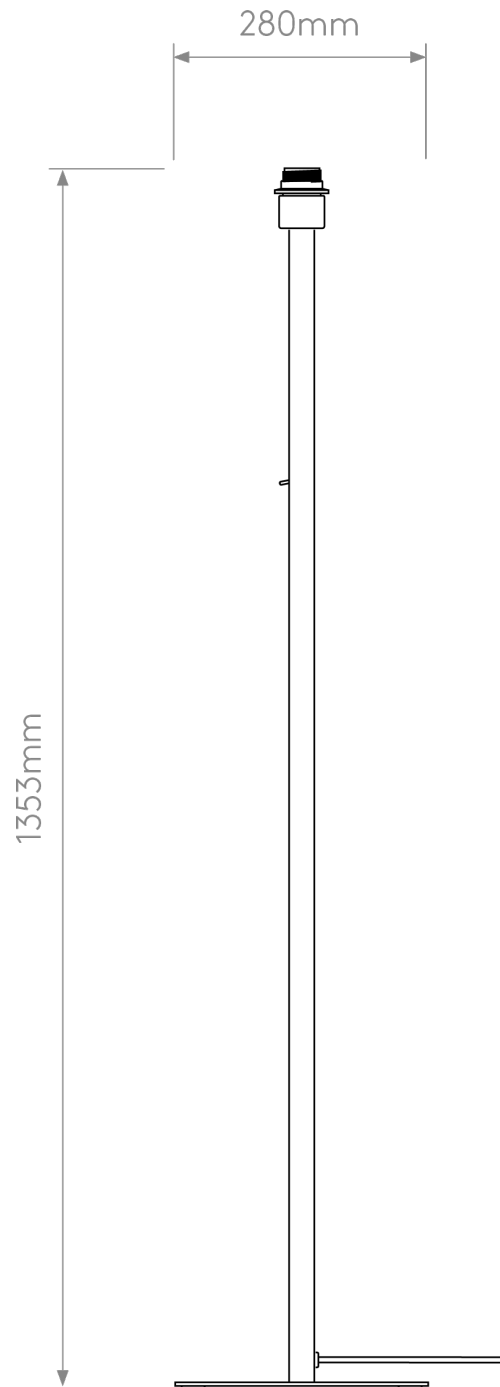

Astro Lighting Professional - Beaumont - 1480008 - Black Base Only Floor Lamp

**CONTACT**