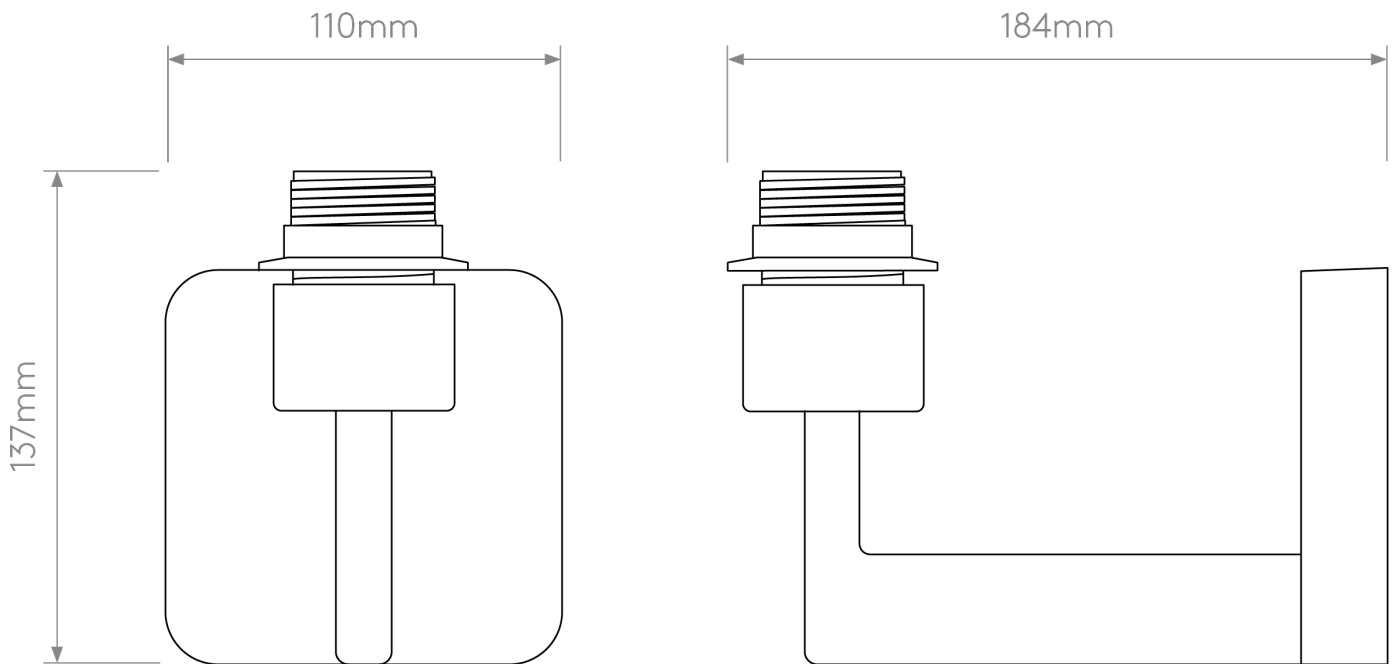

Astro Lighting Professional - Beaumont - 1480013 - Black Excluding Shade Wall Light

CONTACT