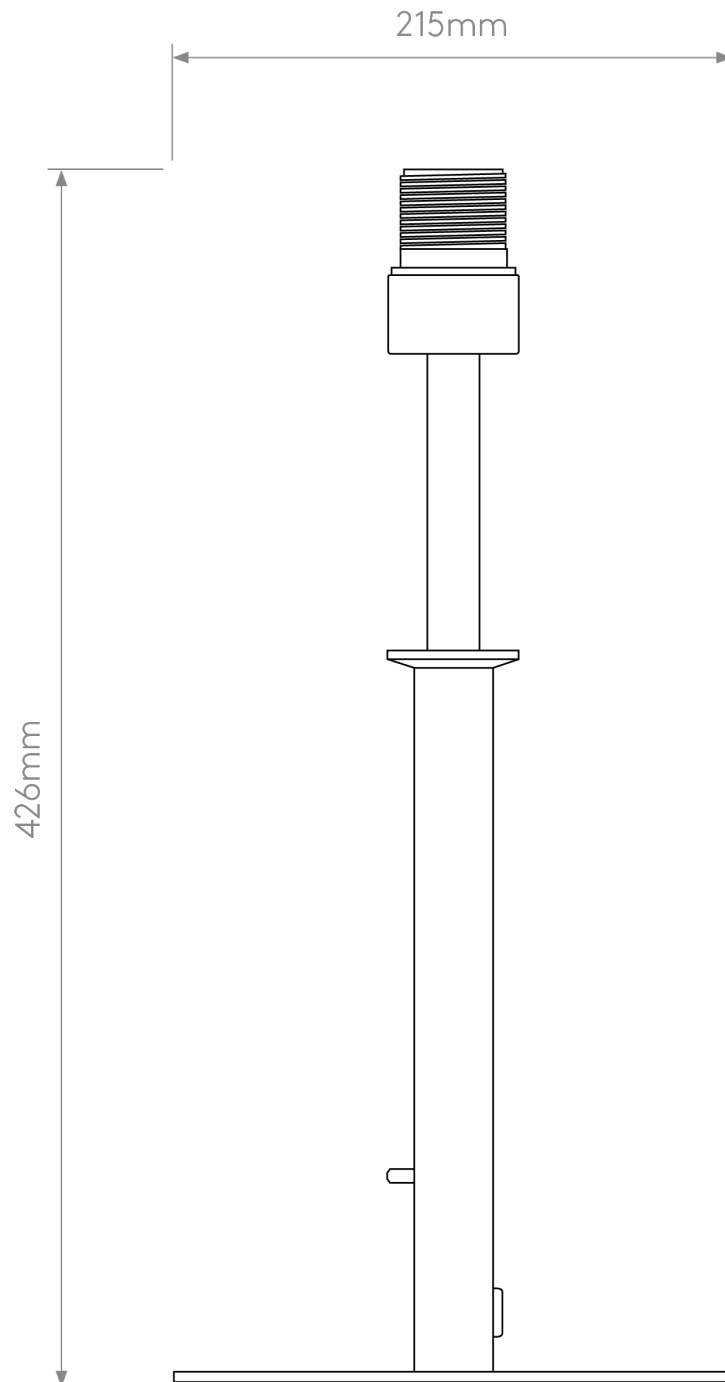

Astro Lighting Professional - Club - 1483001 - Bronze Base Only Table Lamp

CONTACT