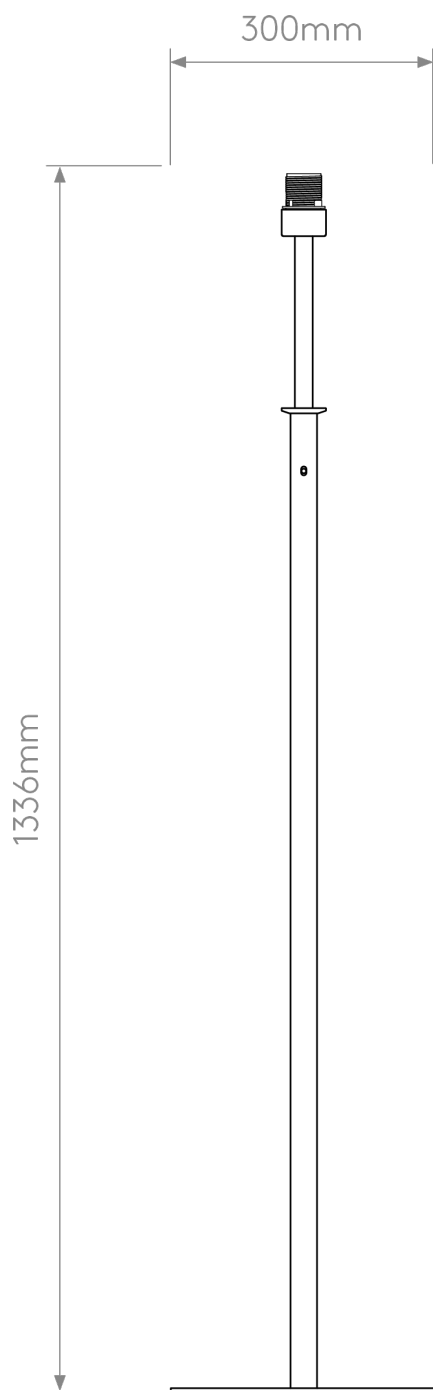

Astro Lighting Professional - Club - 1483002 - Bronze Base Only Floor Lamp

CONTACT