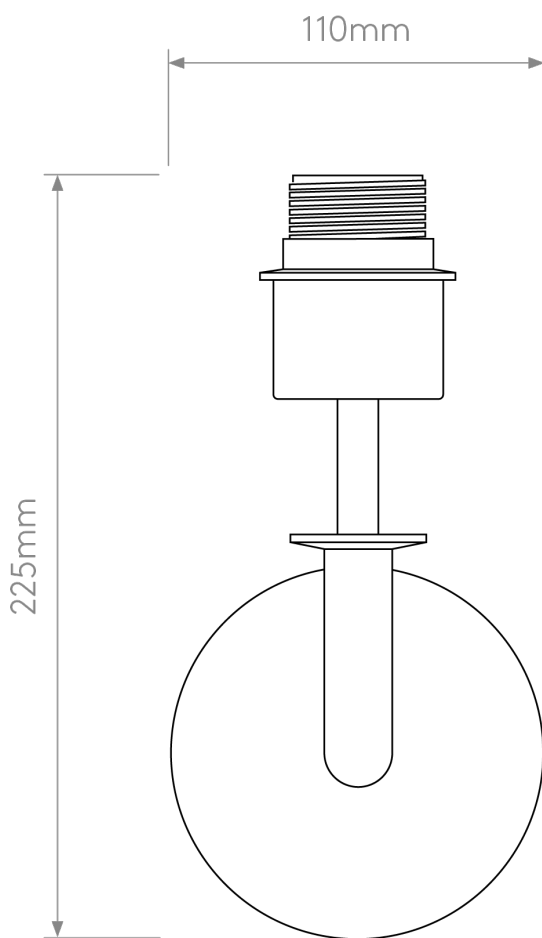

Astro Lighting Professional - Club - 1483010 - Bronze Excluding Shade Wall Light

CONTACT