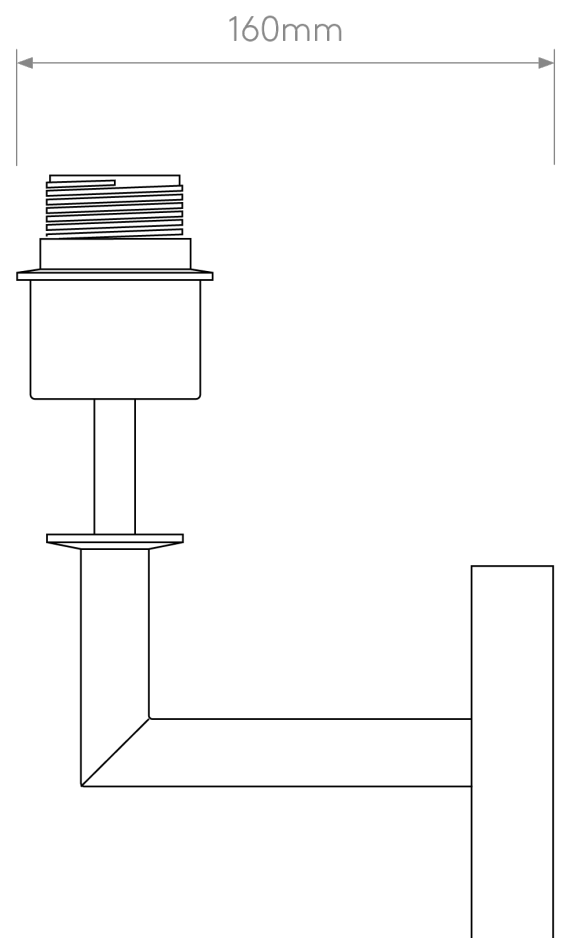

Astro Lighting Professional - Club - 1483010 - Bronze Excluding Shade Wall Light

CONTACT