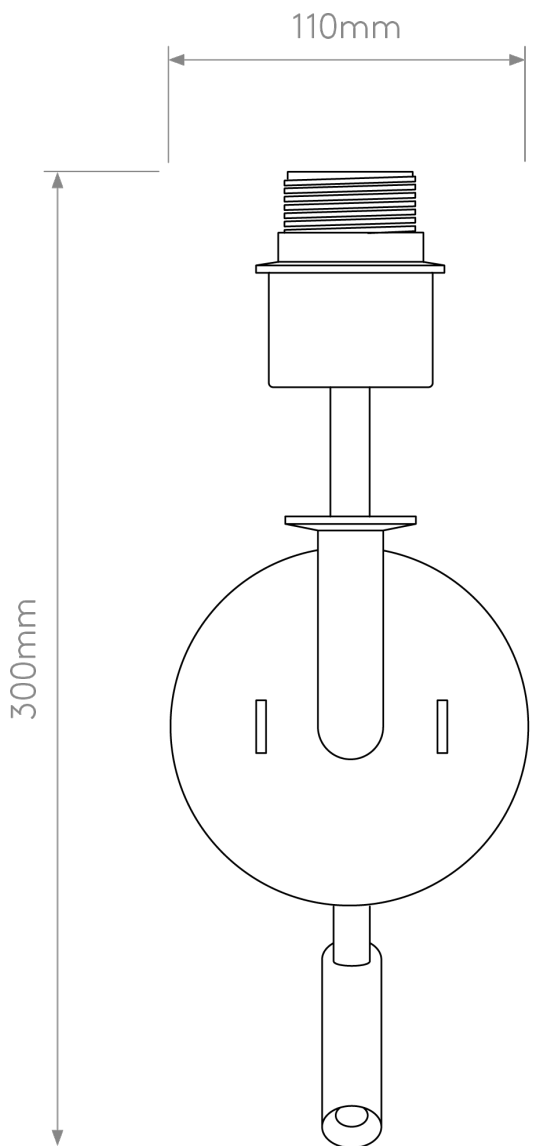

Astro Lighting Professional - Club - 1483011 - Bronze Excluding Shade Reading Wall Light

CONTACT