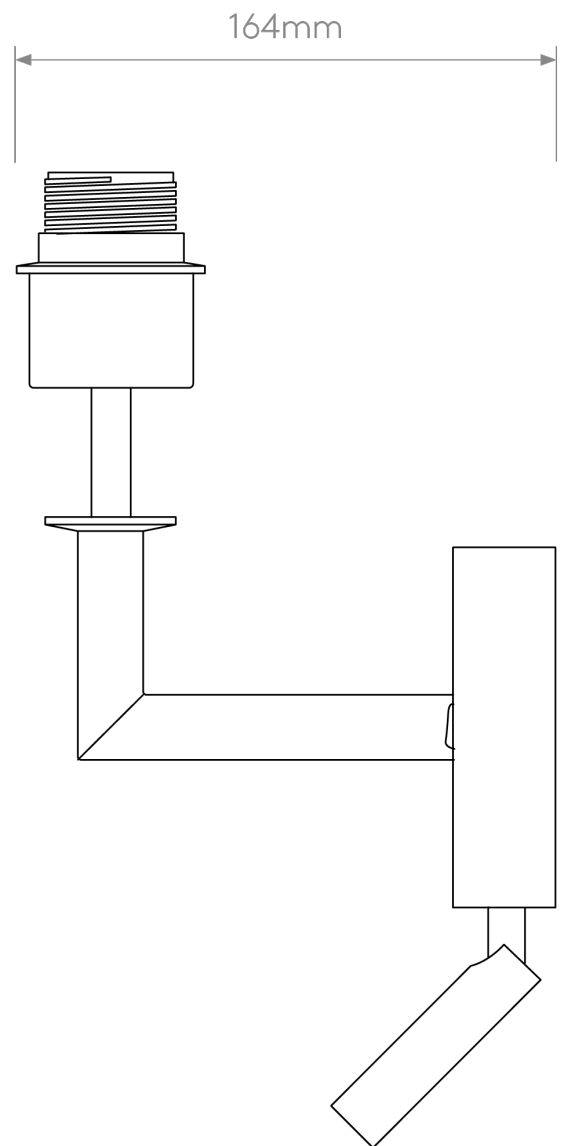

Astro Lighting Professional - Club - 1483011 - Bronze Excluding Shade Reading Wall Light

CONTACT