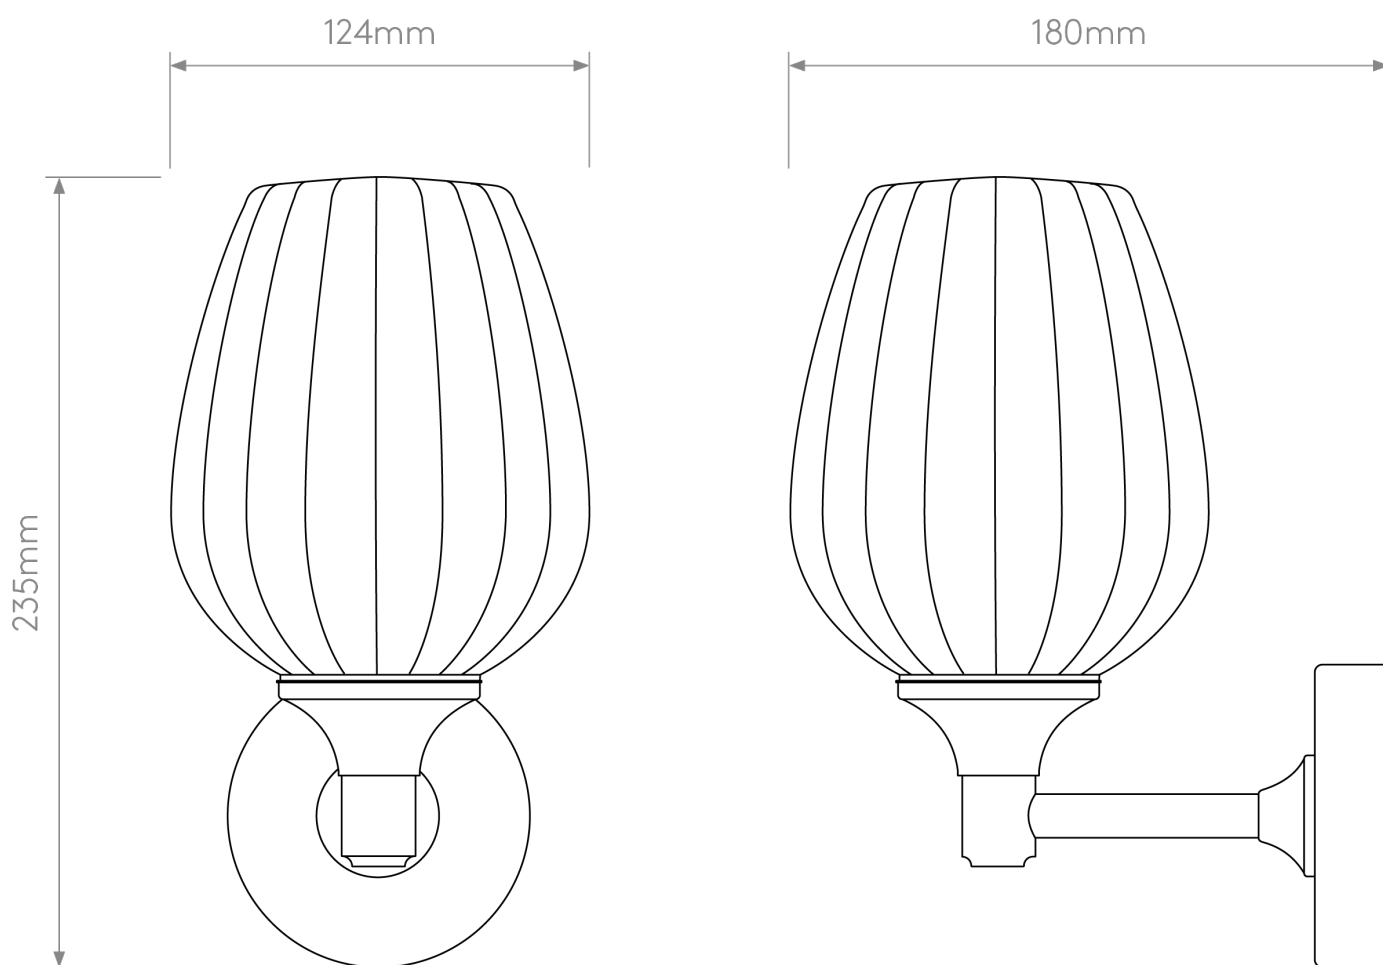

Astro Lighting - Liberty - 1485002 - Brass White Ribbed Glass IP44 Bathroom Wall Light

CONTACT