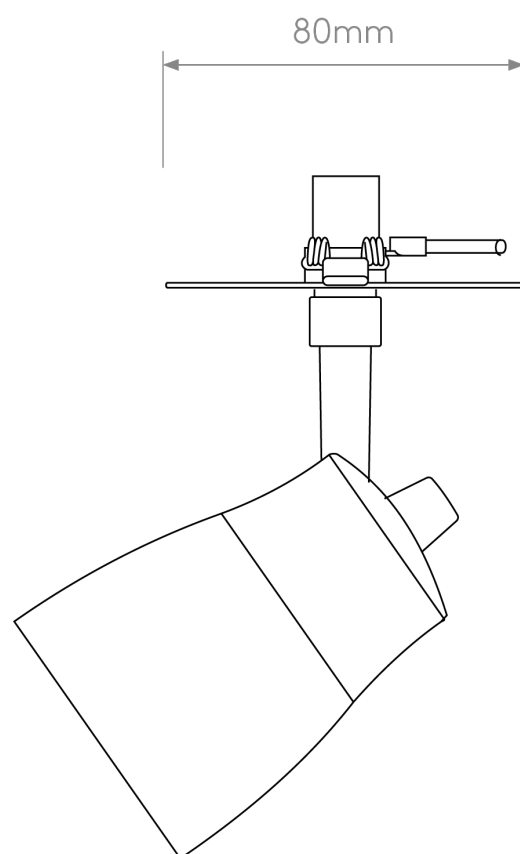

Astro Lighting - Juno - 1487001 - Bronze Recessed Spotlight

CONTACT