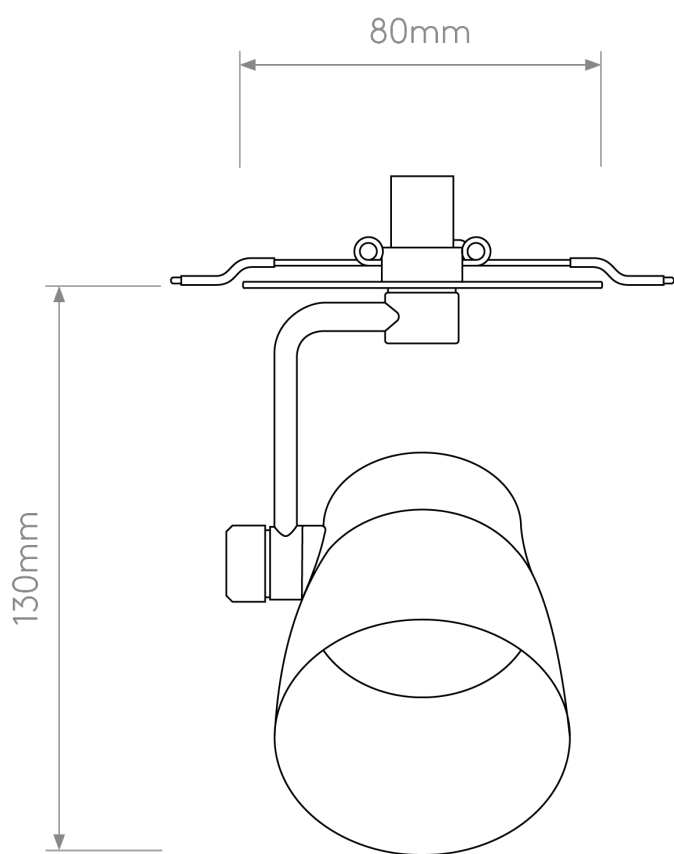

Astro Lighting - Juno - 1487001 - Bronze Recessed Spotlight

CONTACT