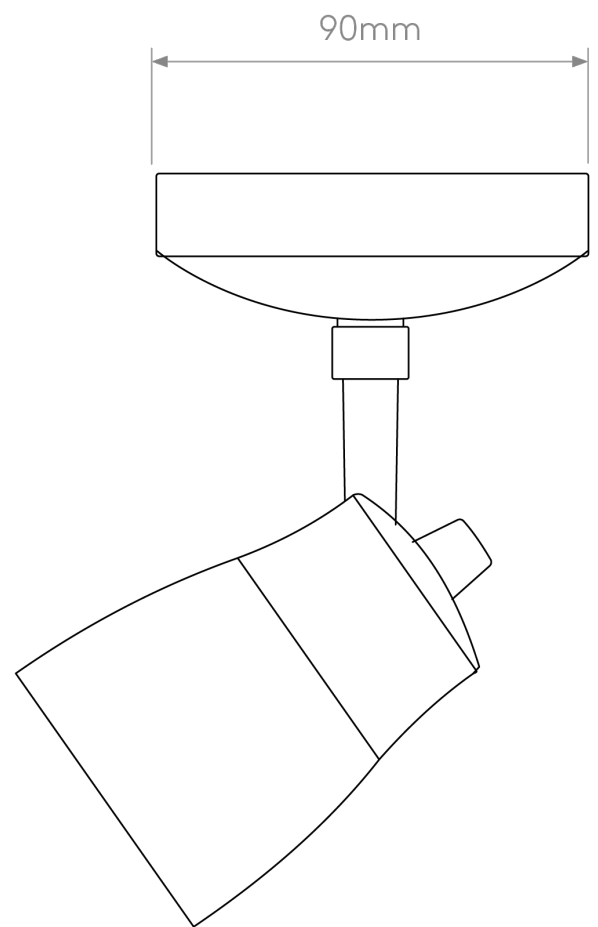

Astro Lighting - Juno - 1487002 - Bronze Ceiling Spotlight

**CONTACT**