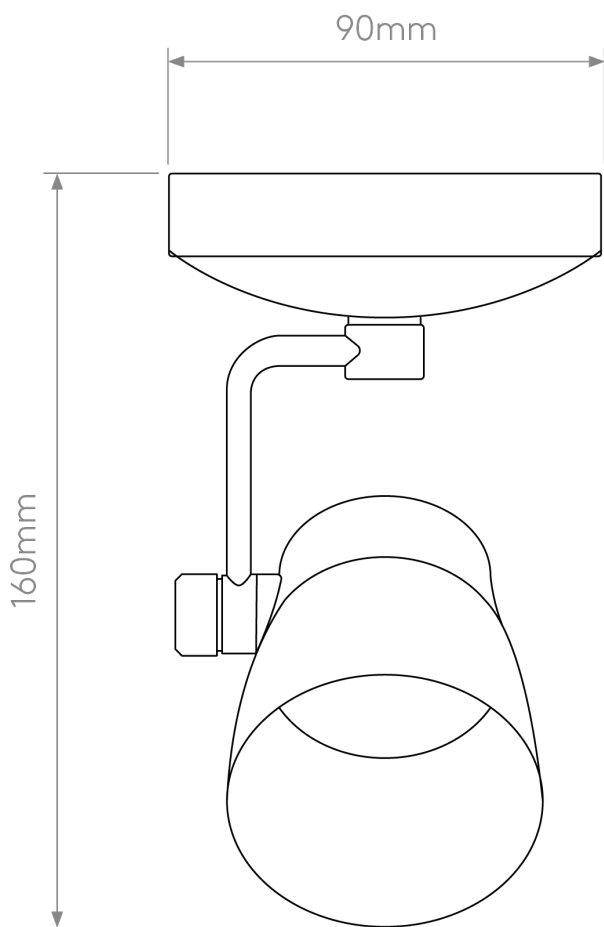

Astro Lighting - Juno - 1487002 - Bronze Ceiling Spotlight

**CONTACT**