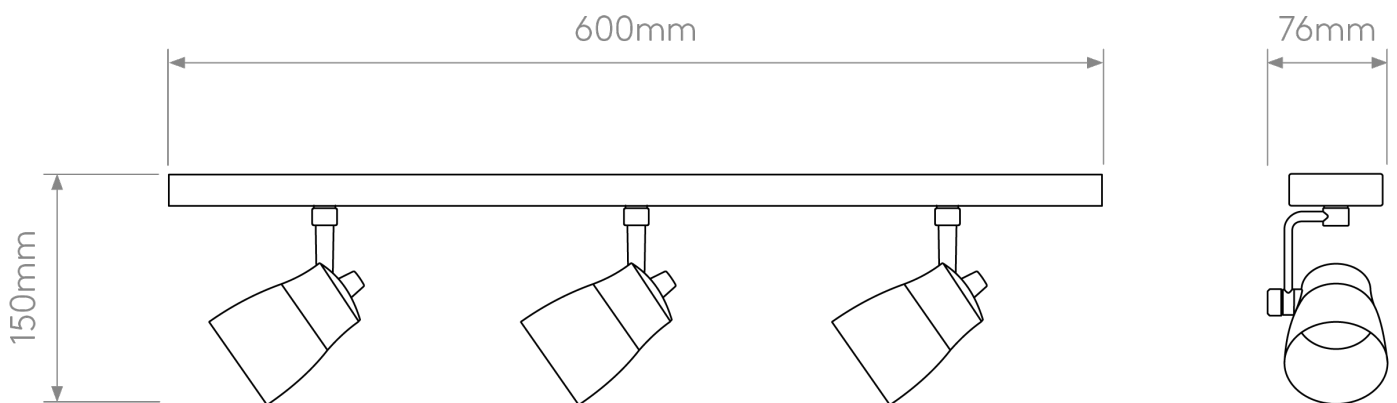

Astro Lighting - Juno - 1487003 - Bronze 3 Light Ceiling Spotlight

**CONTACT**