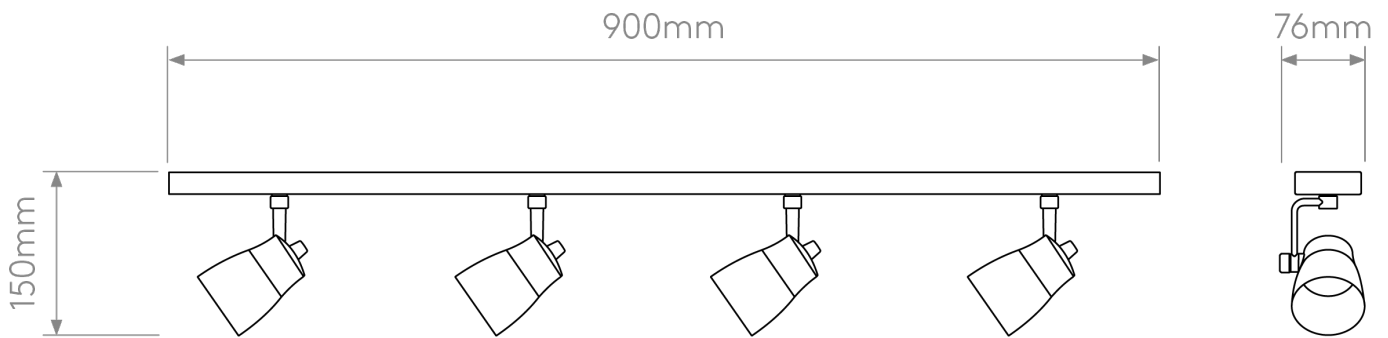

Astro Lighting - Juno - 1487004 - Bronze 4 Light Ceiling Spotlight

**CONTACT**