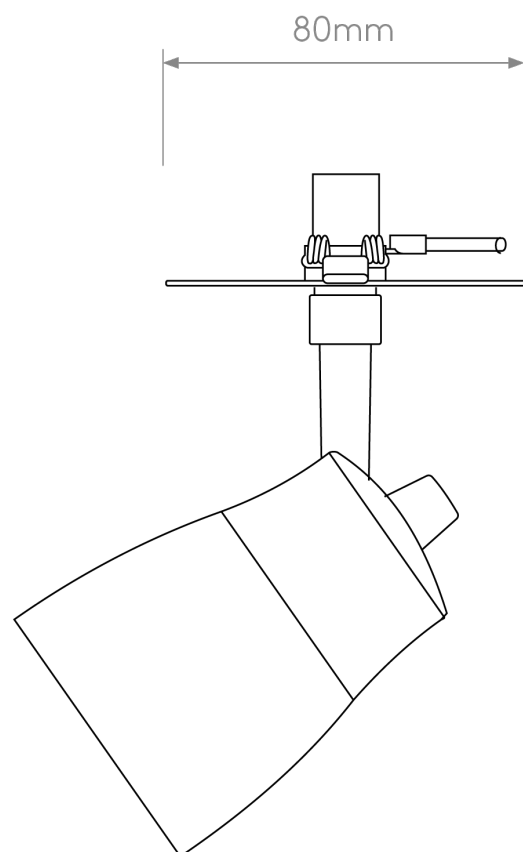

Astro Lighting - Juno - 1487005 - Brushed Brass Recessed Spotlight

CONTACT