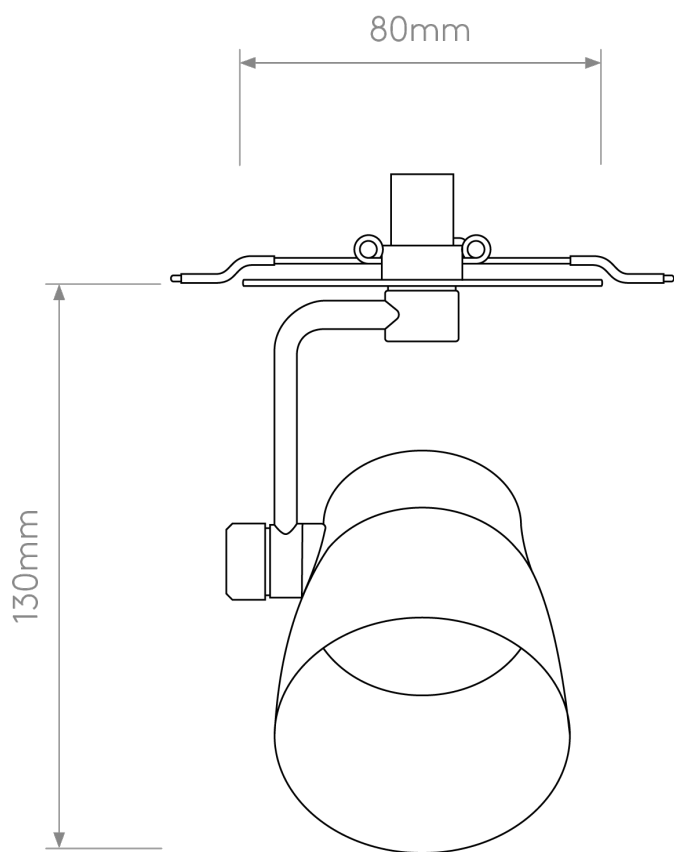

Astro Lighting - Juno - 1487005 - Brushed Brass Recessed Spotlight

CONTACT