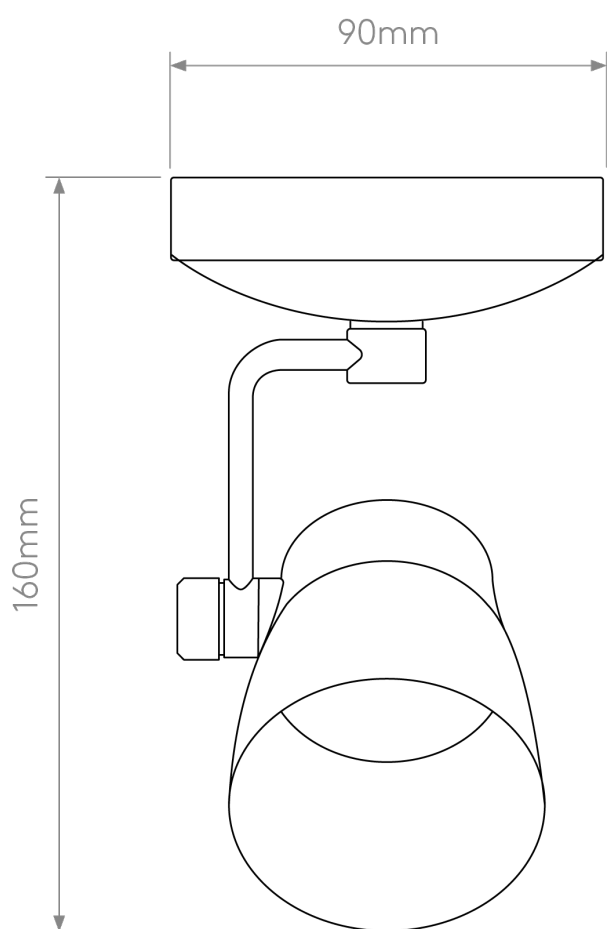

Astro Lighting - Juno - 1487006 - Brushed Brass Ceiling Spotlight

**CONTACT**