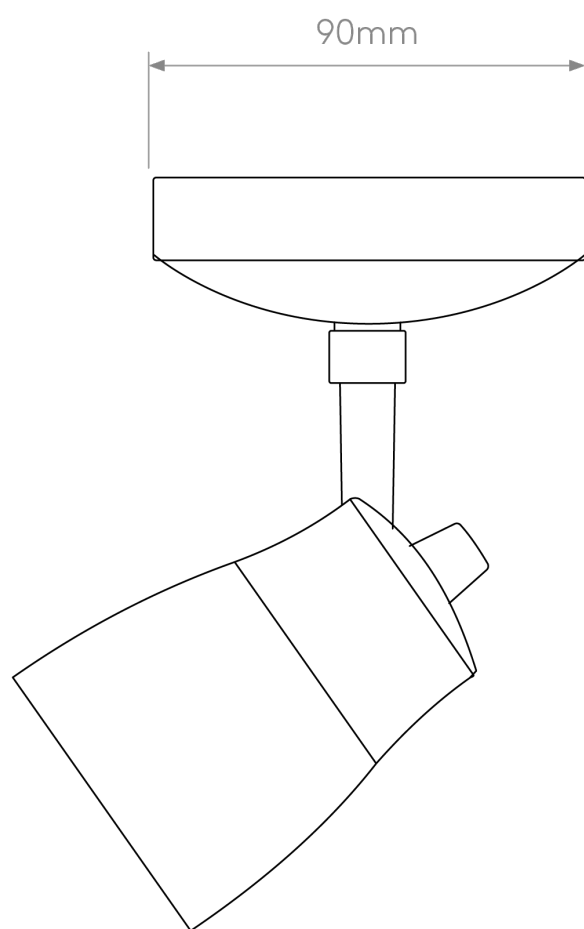

Astro Lighting - Juno - 1487006 - Brushed Brass Ceiling Spotlight

**CONTACT**