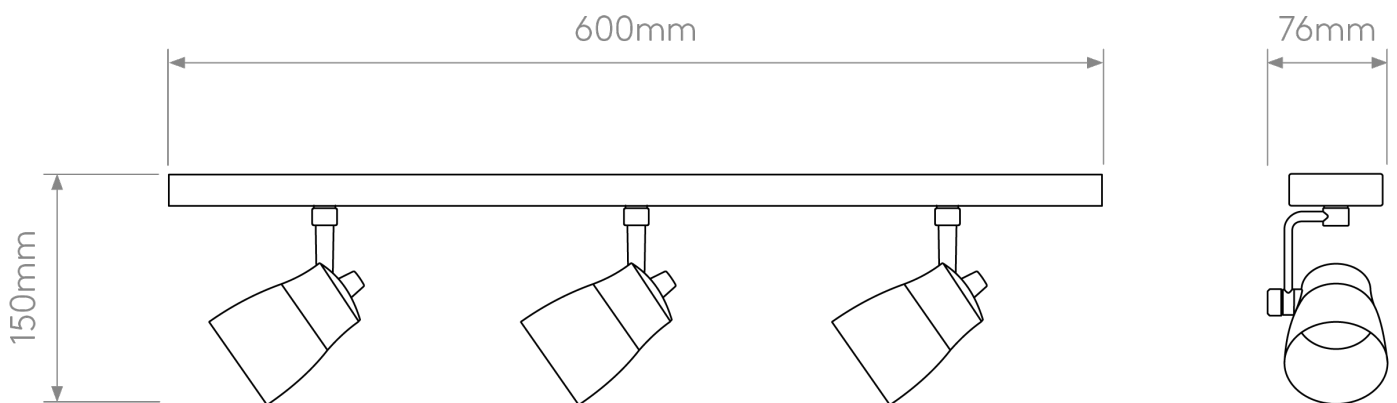

Astro Lighting - Juno - 1487007 - Brushed Brass 3 Light Ceiling Spotlight

CONTACT