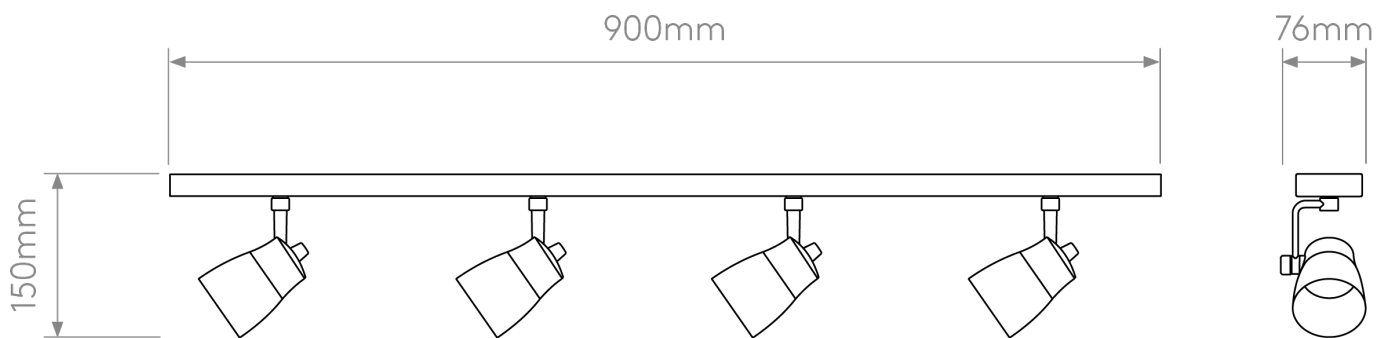

Astro Lighting - Juno - 1487008 - Brushed Brass 4 Light Ceiling Spotlight

**CONTACT**