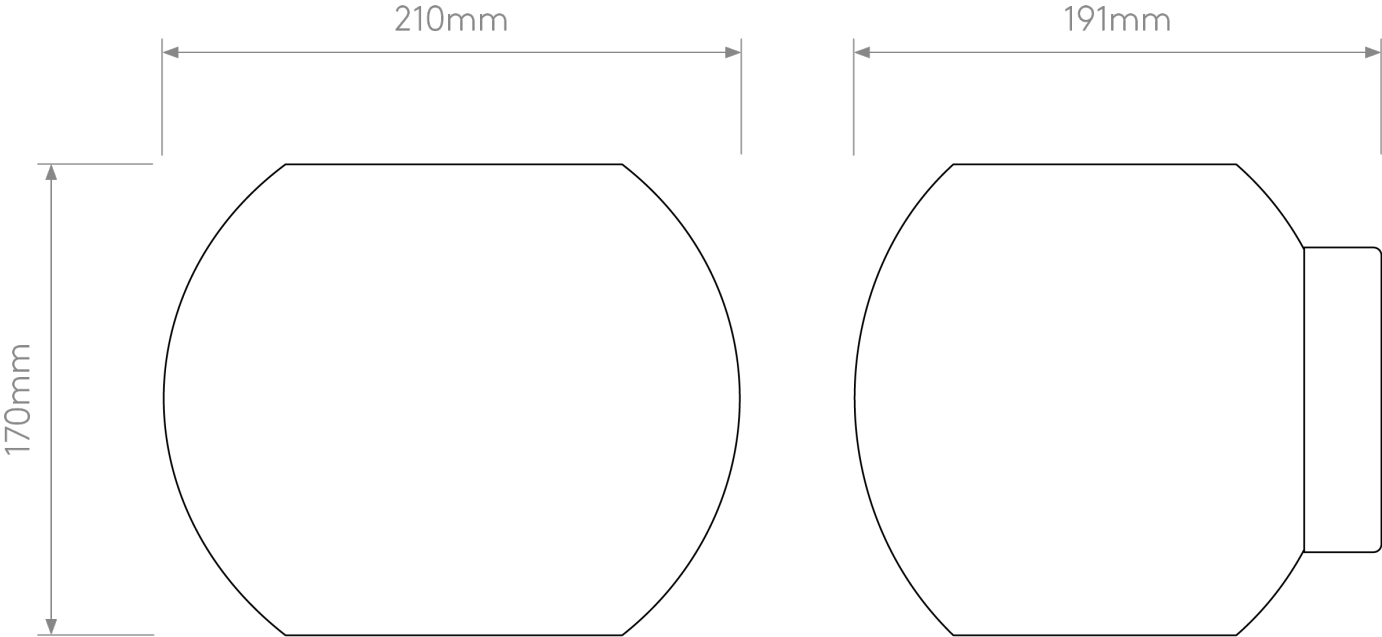

Astro Lighting - Luna - 1489001 - White Frosted Glass Wall Washer Light

CONTACT