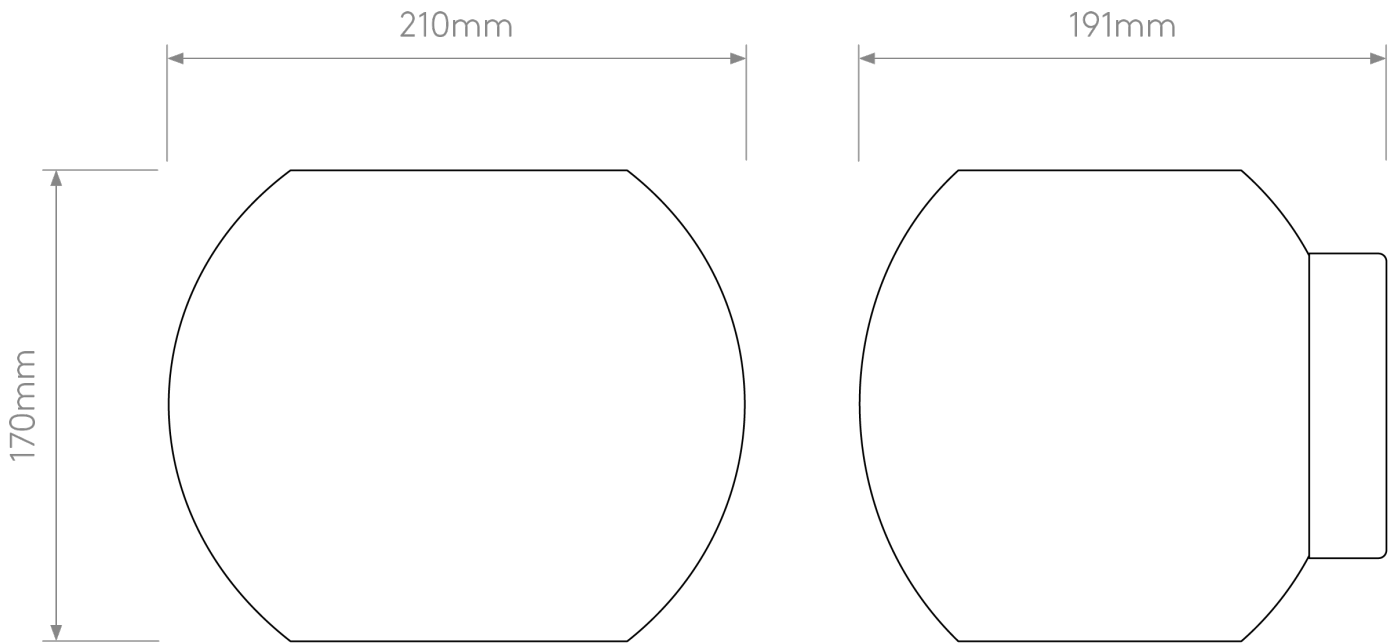

Astro Lighting - Luna - 1489002 - Black Smoked Glass Wall Washer Light

CONTACT