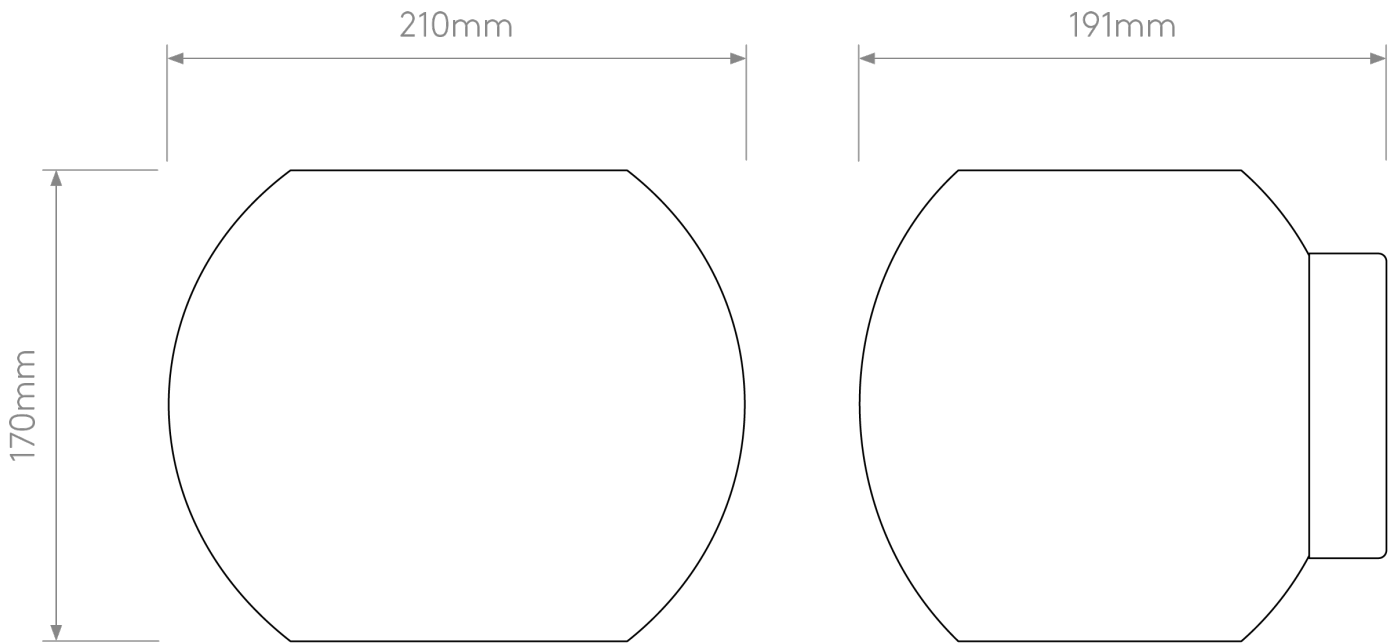

Astro Lighting - Luna - 1489005 - Black Smoked Glass Wall Washer Light

CONTACT