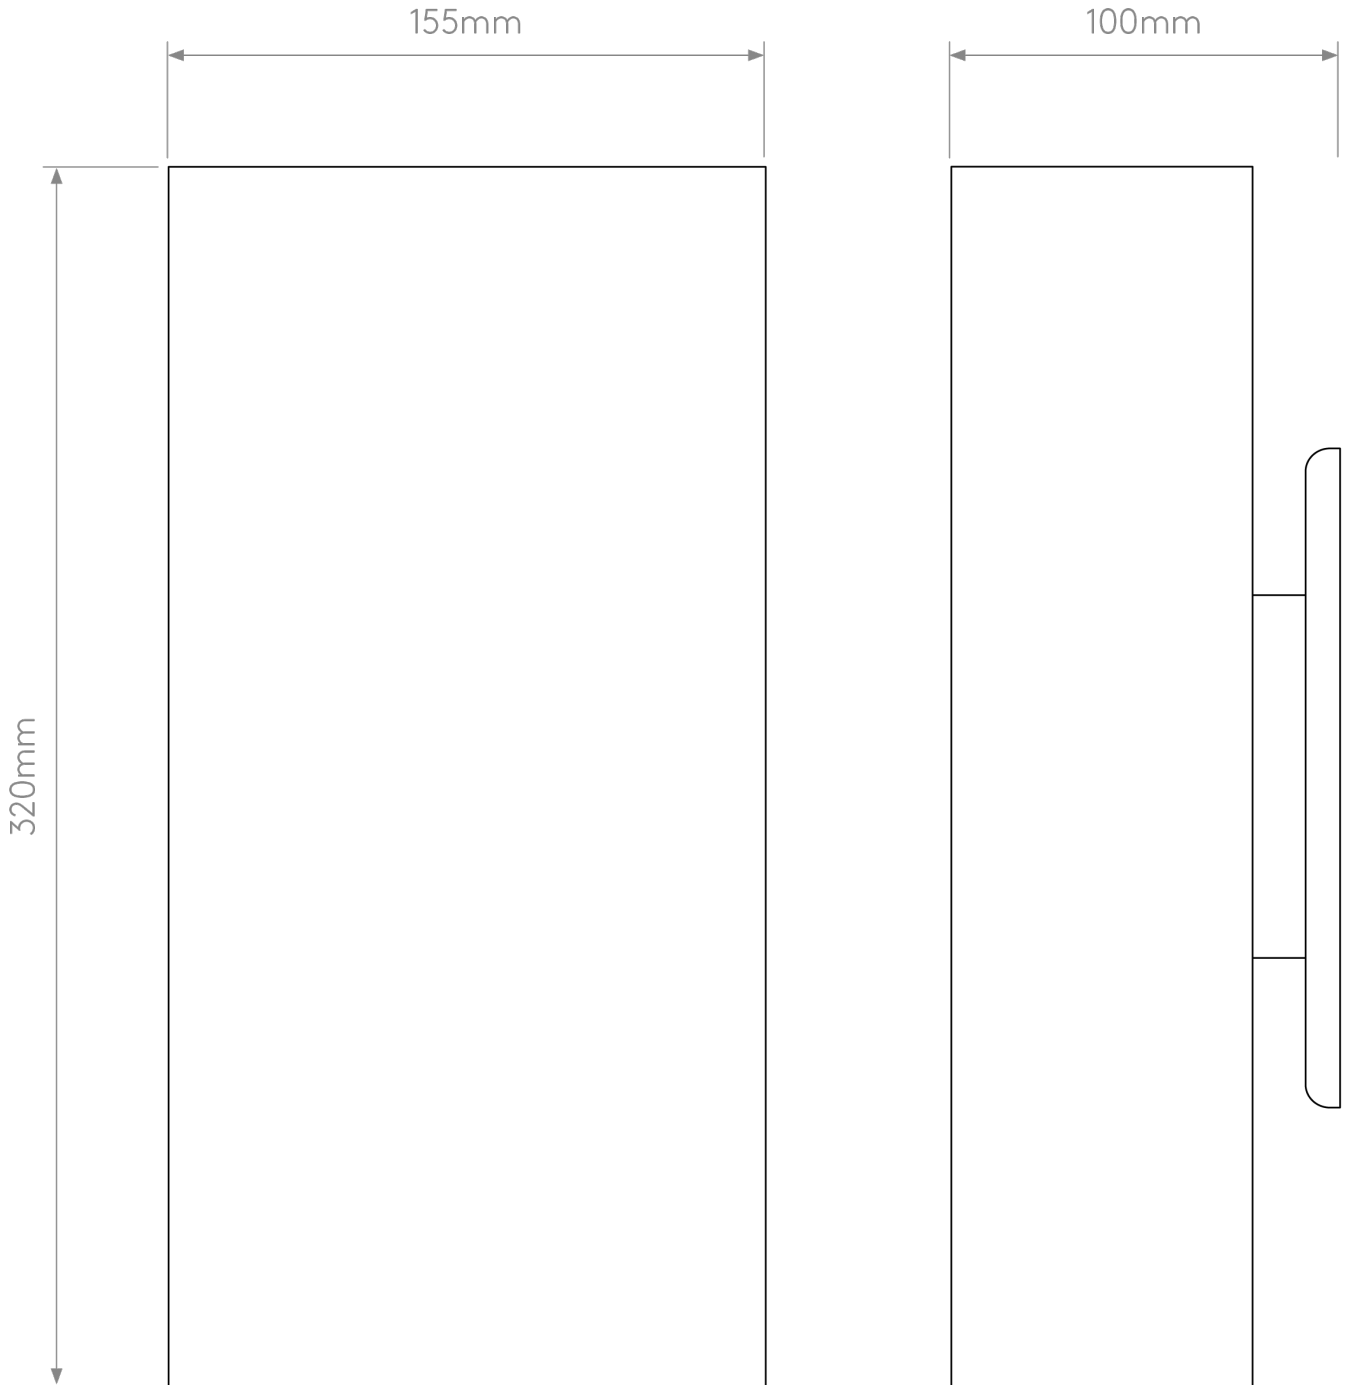

Astro Lighting - Comino - 1490001 - White Ceramic 2 Light Wall Washer Light

CONTACT