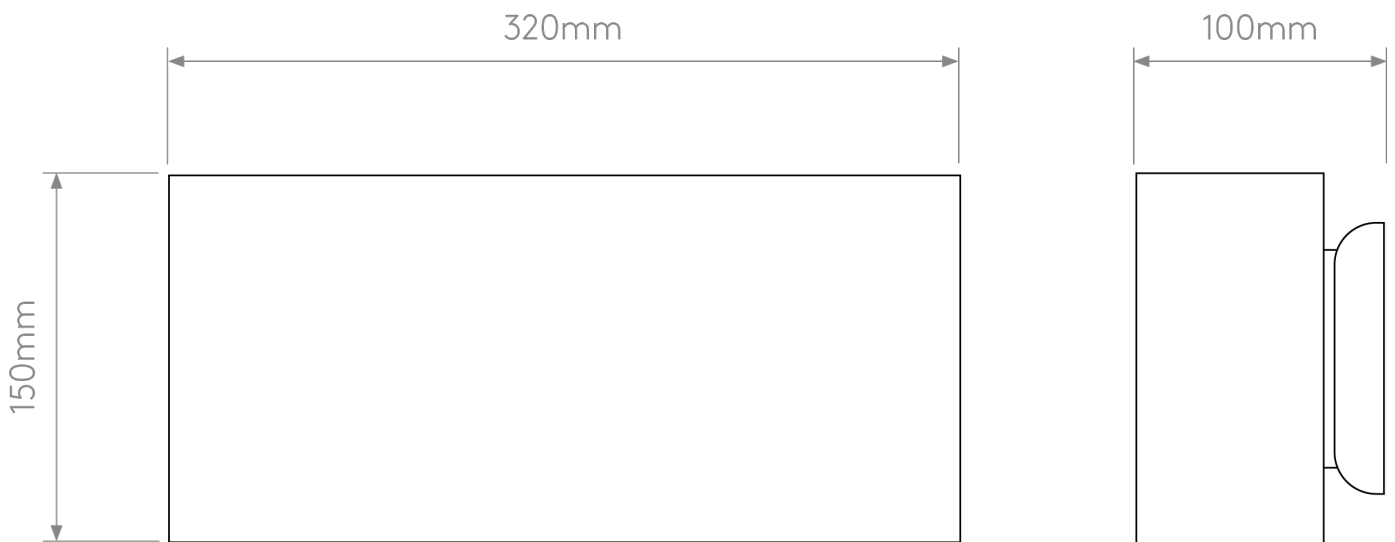

Astro Lighting - Comino - 1490002 - White Ceramic 2 Light Wall Washer Light

CONTACT