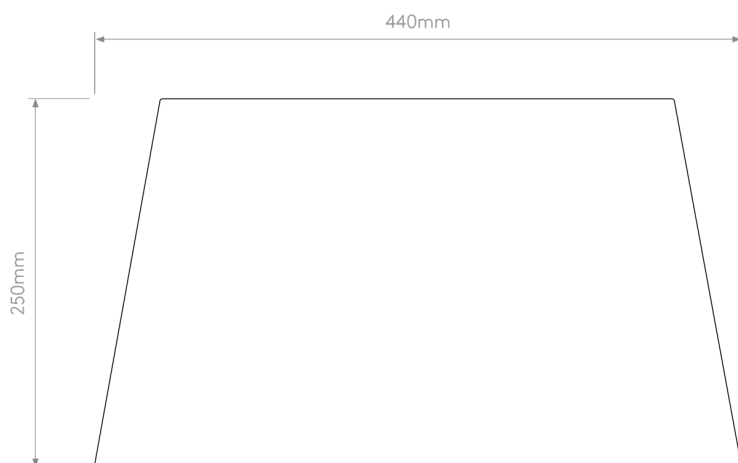

Astro Lighting - Set of 2 French Drum - 5047005 - Putty Fabric Shades

REFERENCE

- SKU: FCL-28615
- Supplier SKU: 5047005
- Barcode:

CATEGORY

- Brand: Astro Lighting
- Family: French Drum
- Category: Indoor Lighting / Shade / Fabric

APPEARANCE

- Shade: Putty Cotton

DIMENSION

- Height: 250mm
- Diameter: 440mm
- Weight: 0kg

LIGHT SOURCE

- Lamp included: No
- Lamp detail: 2 x 60W Max B22 BC or E27 ES (required)
- Non-dimmable
- Energy class: Not applicable
- Switch: No

SPECIFICATION

- Ingress protection: IP20
- Voltage: 230V

CONTACT