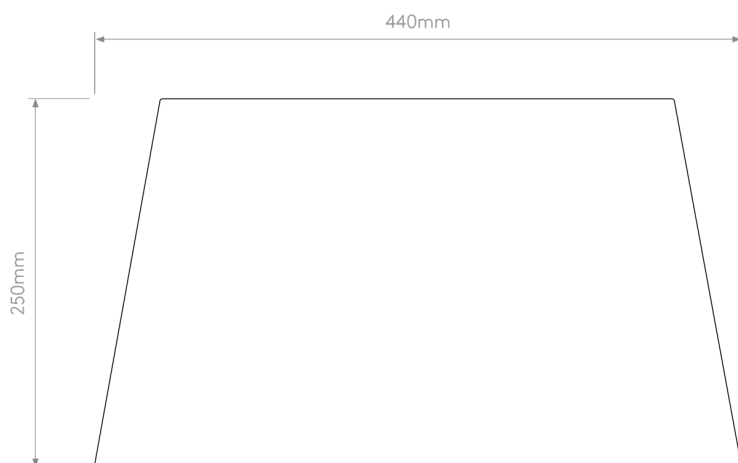

Astro Lighting - Set of 2 French Drum - 5047006 - White Fabric Shades

REFERENCE

- SKU: FCL-28616
- Supplier SKU: 5047006
- Barcode:

CATEGORY

- Brand: Astro Lighting
- Family: French Drum
- Category: Indoor Lighting / Shade / Fabric

APPEARANCE

- Shade: White Cotton

DIMENSION

- Height: 250mm
- Diameter: 440mm
- Weight: 0kg

LIGHT SOURCE

- Lamp included: No
- Lamp detail: 2 x 60W Max B22 BC or E27 ES (required)
- Non-dimmable
- Energy class: Not applicable
- Switch: No

SPECIFICATION

- Ingress protection: IP20
- Voltage: 230V

CONTACT