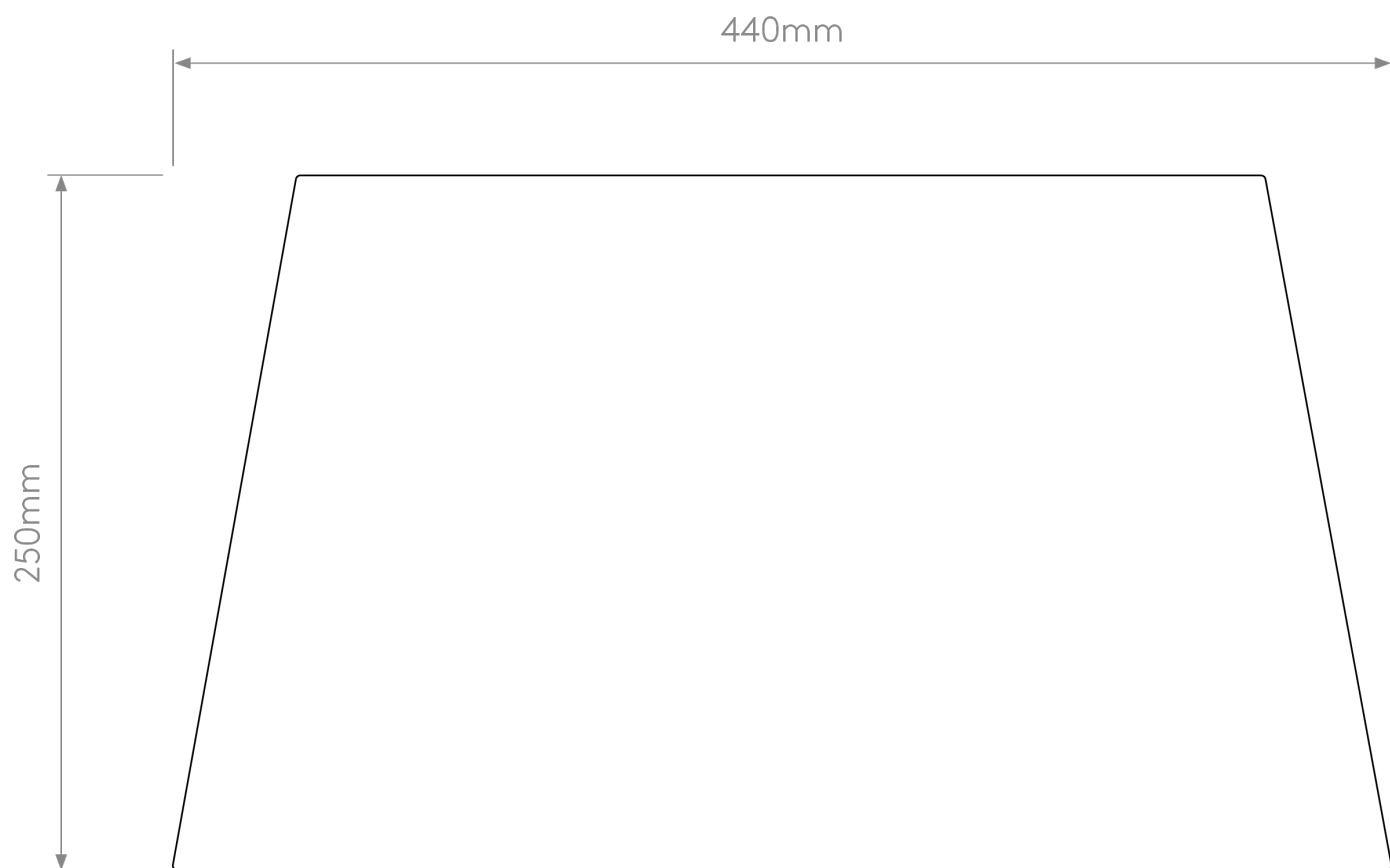

Astro Lighting - Set of 2 French Drum - 5047006 - White Fabric Shades

**CONTACT**