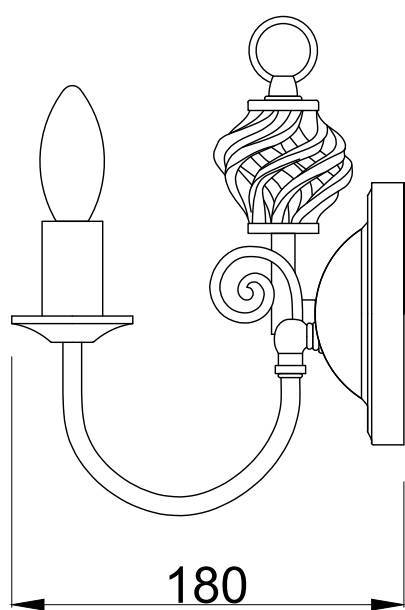

CERTIFICATION

CONTACT

www.firstchoicelighting.co.uk

info@firstchoicelighting.co.uk