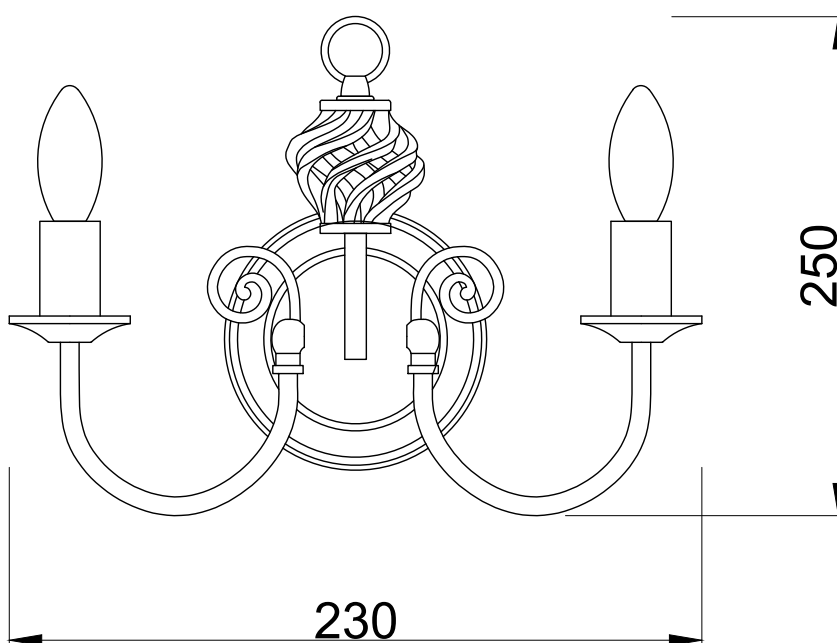

CERTIFICATION

CONTACT

www.firstchoicelighting.co.uk

info@firstchoicelighting.co.uk