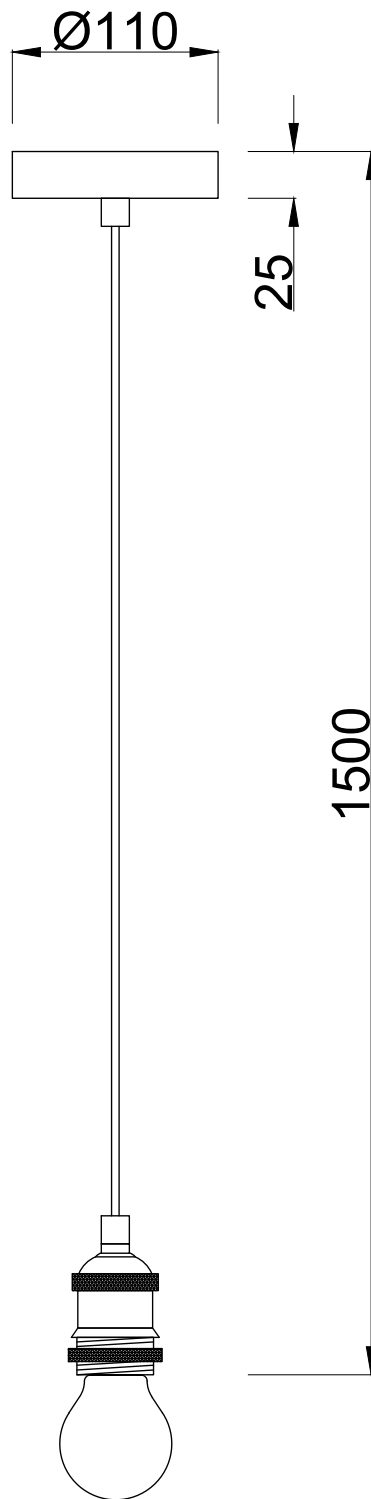

Betchley - Antique Brass Braided Pendant with Clear Ribbed Glass Shade

LIGHT SOURCE DATA

- 5W Max LED E27 ES (required)
- Lamp shape - Standard
- Dimmable
- Energy class: Not applicable

DIMENSION DATA

- Height 1000mm
- Diameter 200mm
- Weight 0.20kg

SPECIFICATION

- Manufacturer warranty for 2 years from date of purchase
- Clear ribbed glass with antique brass plate detail
- IP20
- No
- Class I - Single Insulated, Earthed
- 240V
- Assembly required? No
- UKCA Marking, Energy Efficient, Energy Saving

CERTIFICATION

CONTACT

www.firstchoicelighting.co.uk

info@firstchoicelighting.co.uk

Betchley - Antique Brass Braided Pendant with Clear Ribbed Glass Shade

CERTIFICATION

CONTACT

www.firstchoicelighting.co.uk