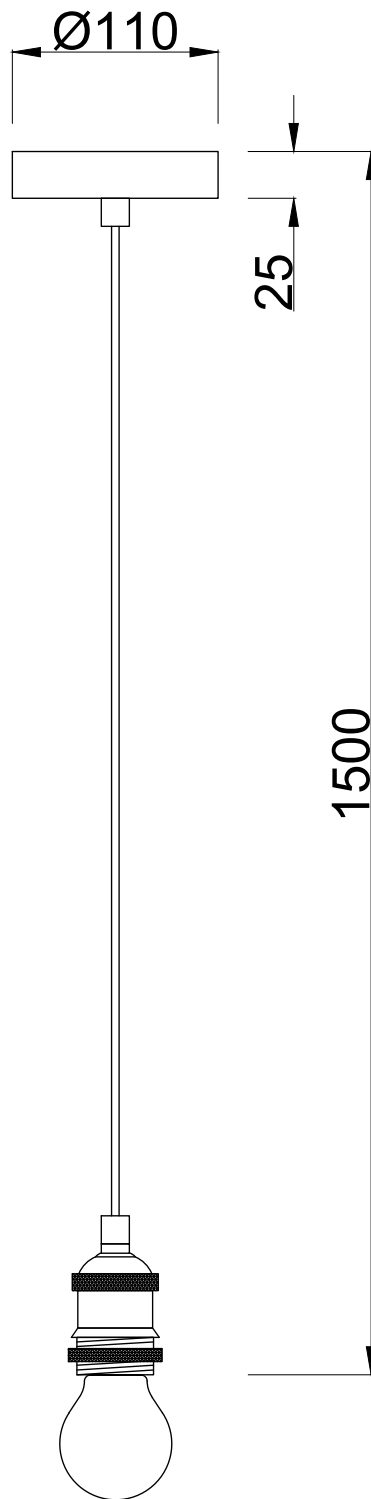

Set of 2 Betchley - Antique Brass Braided Pendants with Clear Shade

LIGHT SOURCE DATA

- 2 x 5W Max LED E27 ES (required)
- Lamp shape - Standard
- Dimmable
- Energy class: Not applicable

DIMENSION DATA

- Height 1000mm
- Diameter 200mm
- Weight 0.20kg

SPECIFICATION

- Manufacturer warranty for 2 years from date of purchase
- Clear ribbed glass with antique brass plate detail
- IP20
- No
- Class I - Single Insulated, Earthed
- 240V
- Assembly required? No
- UKCA Marking, Energy Efficient, Energy Saving

CERTIFICATION

CONTACT

www.firstchoicelighting.co.uk

info@firstchoicelighting.co.uk

Set of 2 Betchley - Antique Brass Braided Pendants with Clear Shade

CERTIFICATION

CONTACT

www.firstchoicelighting.co.uk