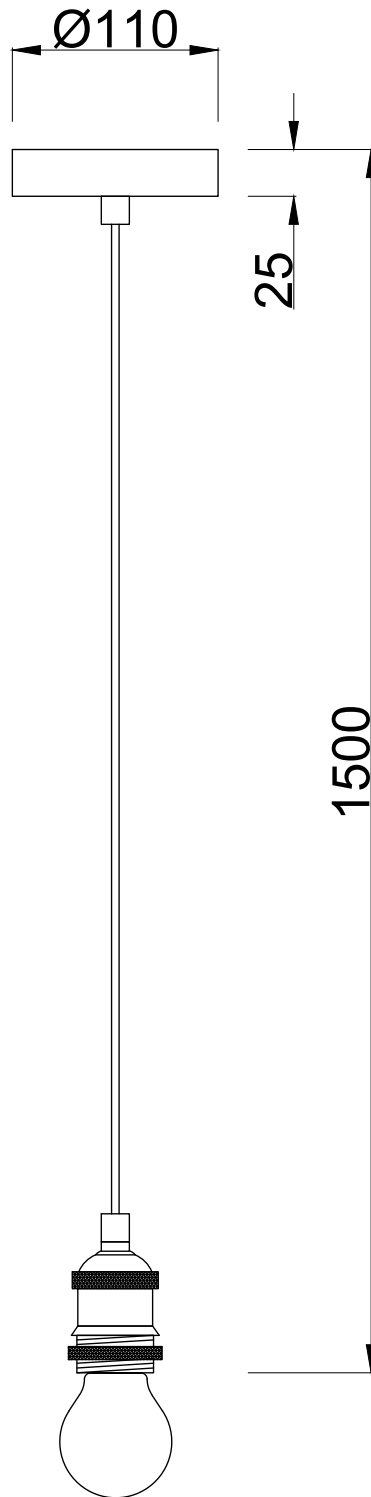

Betchley - Antique Brass Braided Pendant with White Ribbed Glass Shade

LIGHT SOURCE DATA

- 5W Max LED E27 ES (required)
- Lamp shape - Standard
- Dimmable
- Energy class: Not applicable

DIMENSION DATA

- Height 1000mm
- Diameter 200mm
- Weight 0.20kg

SPECIFICATION

- Manufacturer warranty for 2 years from date of purchase
- White glass with antique brass plate detail
- IP20
- No
- Class I - Single Insulated, Earthed
- 240V
- Assembly required? No
- UKCA Marking, Energy Efficient, Energy Saving

CERTIFICATION

CONTACT

www.firstchoicelighting.co.uk

info@firstchoicelighting.co.uk

Betchley - Antique Brass Braided Pendant with White Ribbed Glass Shade

CERTIFICATION

CONTACT

www.firstchoicelighting.co.uk