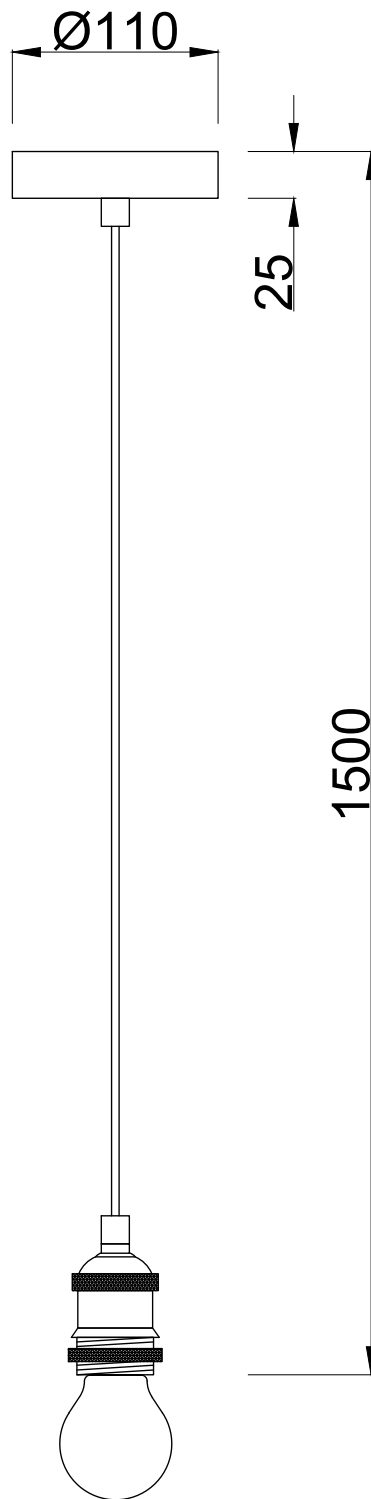

Set of 2 Betchley - Antique Brass Braided Pendants with White Shade

LIGHT SOURCE DATA

- 2 x 5W Max LED E27 ES (required)
- Lamp shape - Standard
- Dimmable
- Energy class: Not applicable

DIMENSION DATA

- Height 1000mm
- Diameter 200mm

- Weight 0.20kg

SPECIFICATION

- Manufacturer warranty for 2 years from date of purchase
- White glass with antique brass plate detail
- IP20
- No
- Class I - Single Insulated, Earthed
- 240V
- Assembly required? No
- UKCA Marking, Energy Efficient, Energy Saving

CERTIFICATION

CONTACT

www.firstchoicelighting.co.uk

info@firstchoicelighting.co.uk

FCL-28623_28217X2

Set of 2 Betchley - Antique Brass Braided Pendants with White Shade

CERTIFICATION

CONTACT