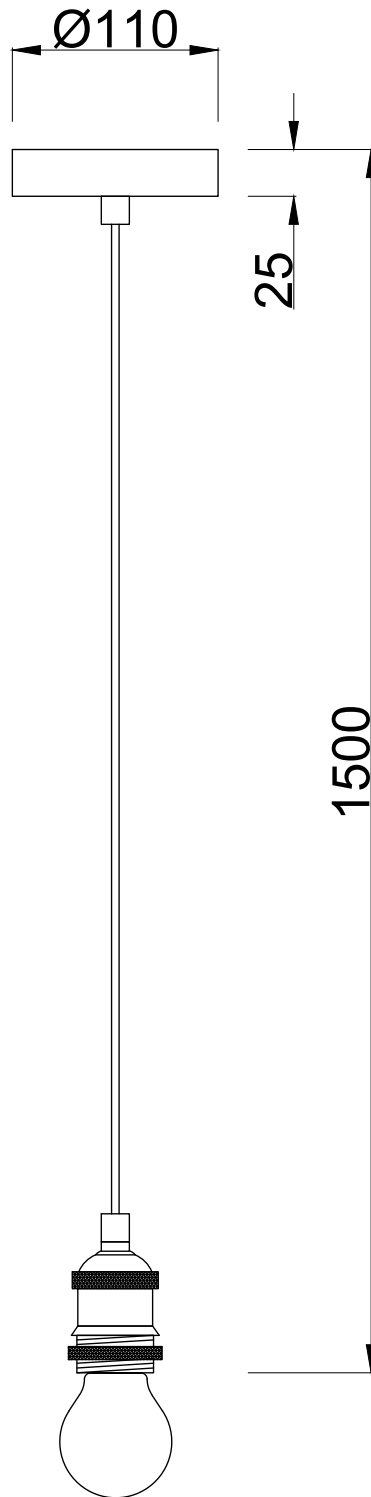

Betchley - Antique Brass Braided Pendant with Green Ribbed Glass Shade

LIGHT SOURCE DATA

- 5W Max LED E27 ES (required)
- Lamp shape - Standard
- Dimmable
- Energy class: Not applicable

DIMENSION DATA

- Height 1000mm
- Diameter 200mm
- Weight 0.20kg

SPECIFICATION

- Manufacturer warranty for 2 years from date of purchase
- Clear green glass with antique brass plate detail
- IP20
- No
- Class I - Single Insulated, Earthed
- 240V
- Assembly required? No
- UKCA Marking, Energy Efficient, Energy Saving

CERTIFICATION

CONTACT

www.firstchoicelighting.co.uk

info@firstchoicelighting.co.uk

Betchley - Antique Brass Braided Pendant with Green Ribbed Glass Shade

CERTIFICATION

CONTACT

www.firstchoicelighting.co.uk