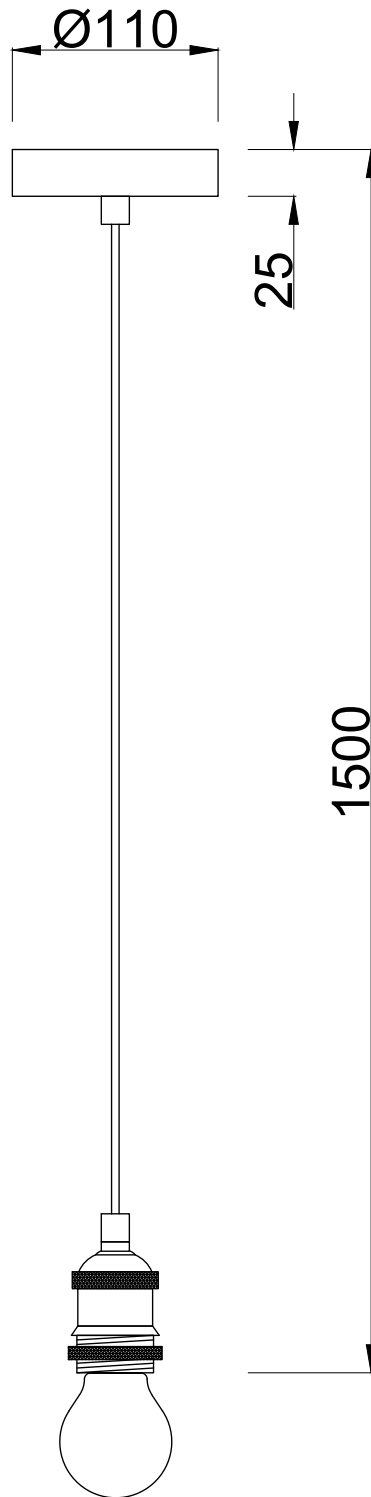

Barnes - Antique Brass Braided Pendant with Fluted Glass Shade

CERTIFICATION

CONTACT

www.firstchoicelighting.co.uk

info@firstchoicelighting.co.uk