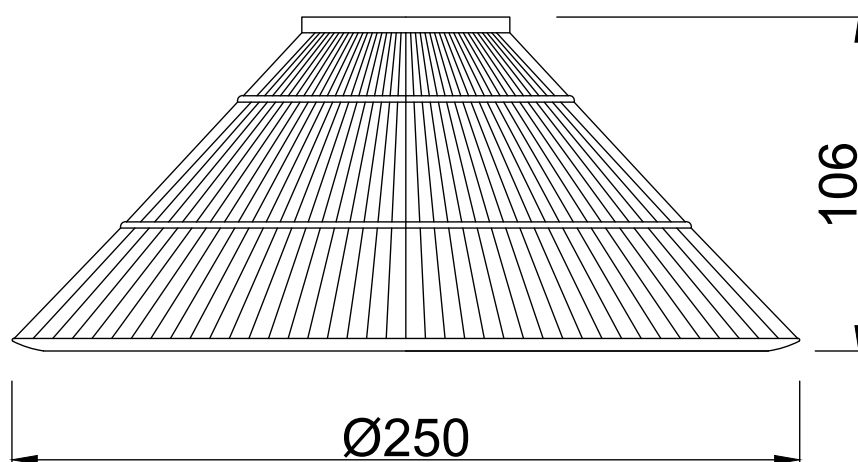

CERTIFICATION

CONTACT

www.firstchoicelighting.co.uk

info@firstchoicelighting.co.uk