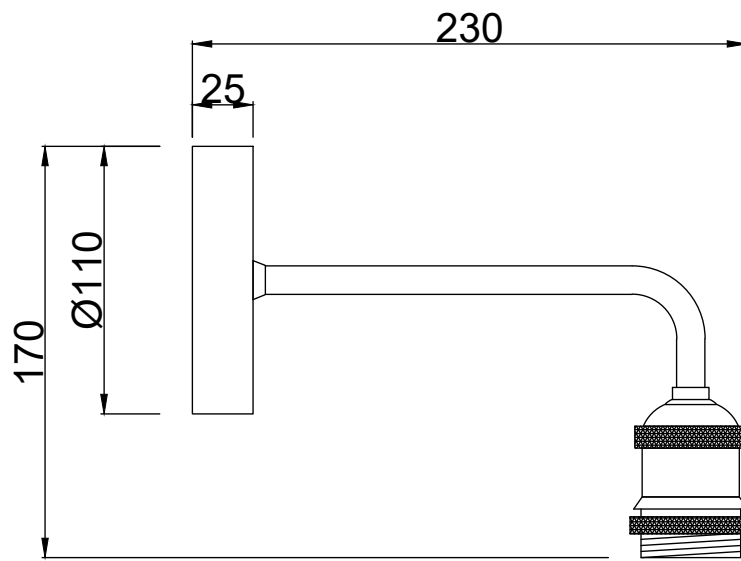

Isaac - Antique Brass Wall Light with Fluted Glass Shade

CERTIFICATION

CONTACT

www.firstchoicelighting.co.uk

info@firstchoicelighting.co.uk