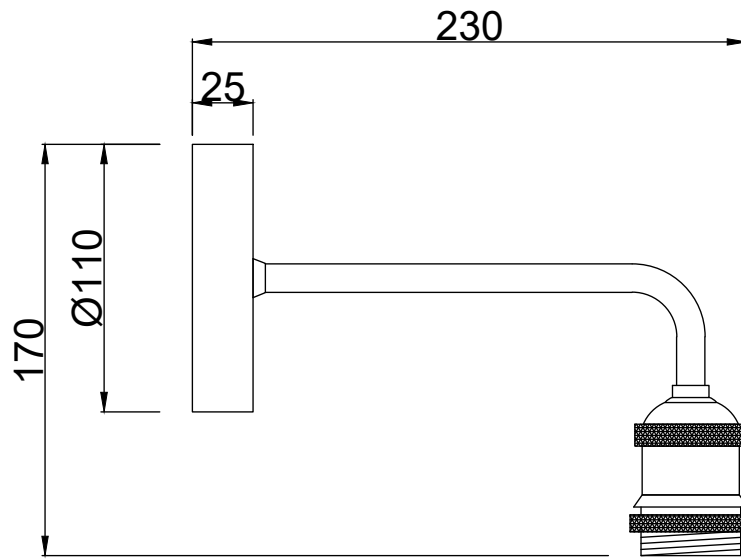

Set of 2 Isaac - Antique Brass Wall Lights with Fluted Glass Shades

CERTIFICATION

CONTACT

www.firstchoicelighting.co.uk

info@firstchoicelighting.co.uk