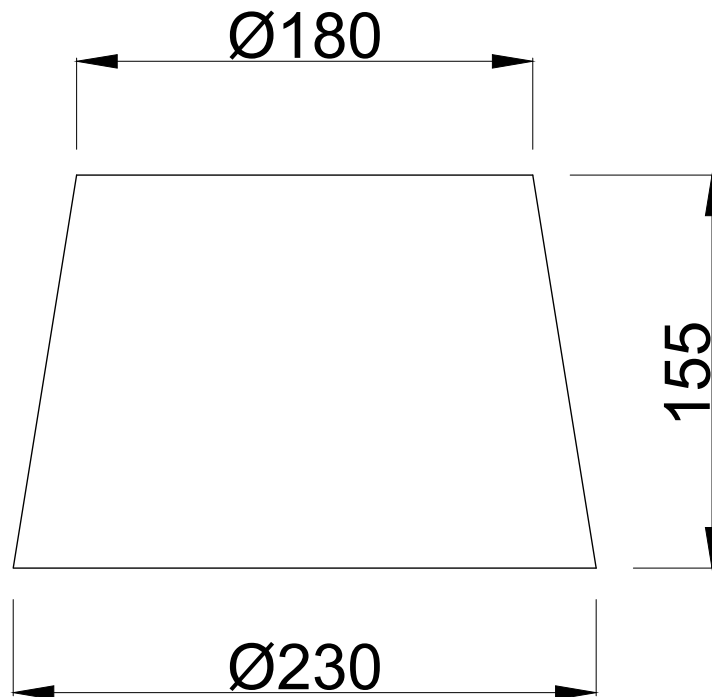

CERTIFICATION

CONTACT

www.firstchoicelighting.co.uk

info@firstchoicelighting.co.uk