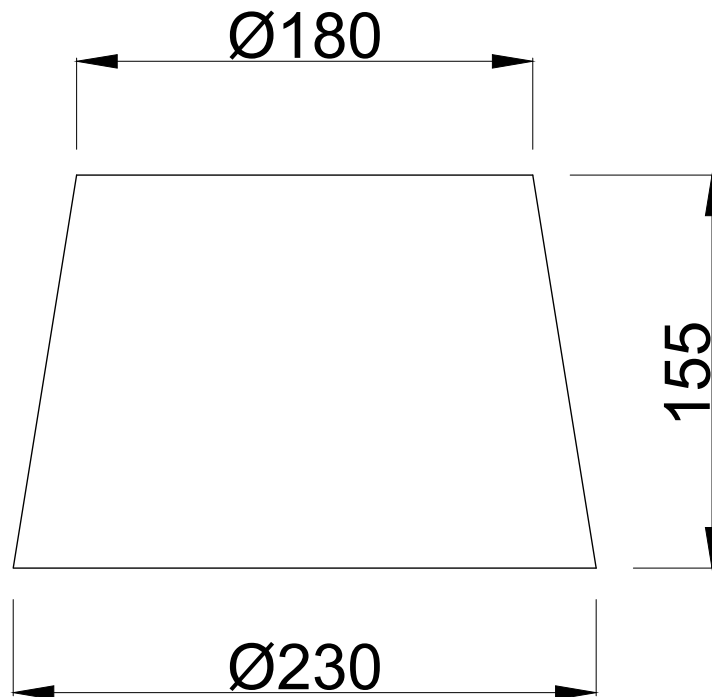

FCL-28630X2

Set of 2 Navy Blue Cotton 23cm Tapered Cylinder Pendant or Lamp Shades

---

CERTIFICATION

CONTACT

www.firstchoicelighting.co.uk

info@firstchoicelighting.co.uk

ISSUE DATE 01/09/2025

PAGE 2