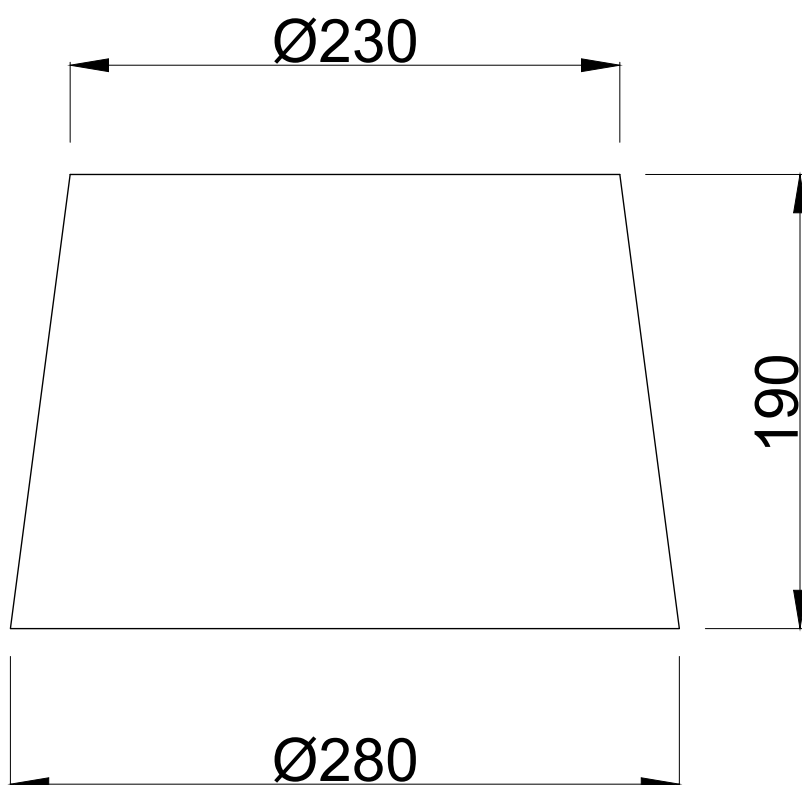

CERTIFICATION

CONTACT

www.firstchoicelighting.co.uk

info@firstchoicelighting.co.uk