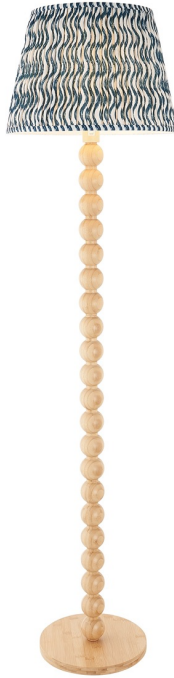

Endon Lighting - Cane & Ripple 40cm - 114338 - Natural Bamboo Blue Floor Lamp

REFERENCE

- SKU: FCL-28700
- Supplier SKU: 114338
- Barcode: 5016087191802

DESCRIPTION

This natural floor lamp features stacking spheres of bamboo wood, with a 40cm tapered shade in vibrant marlin blue ripple pattern design. A versatile design style that would look at home in both classic and modern interiors.

CATEGORY

- Brand: Endon Lighting
- Family: Cane & Ripple 40cm
- Category: Indoor Lighting / Floor / Decorative

APPEARANCE

- Base: Natural Bamboo
- Shade: Marlin Blue Faux Silk

DIMENSION

- Height: 1560mm
- Diameter: 400mm
- Weight: 4.55kg