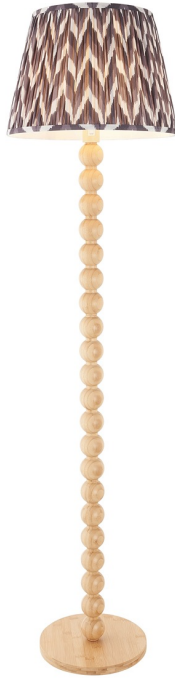

Endon Lighting - Cane & Zigzag 40cm - 114339 - Natural Bamboo Grey Floor Lamp

REFERENCE

- SKU: FCL-28701
- Supplier SKU: 114339
- Barcode: 5016087191819

DESCRIPTION

This natural floor lamp features stacking spheres of bamboo wood, with a 40cm tapered shade in a subtle pearl grey zig zag pattern design. A versatile design style that would look at home in both classic and modern interiors.

CATEGORY

- Brand: Endon Lighting
- Family: Cane & Zigzag 40cm
- Category: Indoor Lighting / Floor / Decorative

APPEARANCE

- Base: Natural Bamboo
- Shade: Pearl Grey Faux Silk

DIMENSION

- Height: 1560mm
- Diameter: 400mm
- Weight: 4.55kg