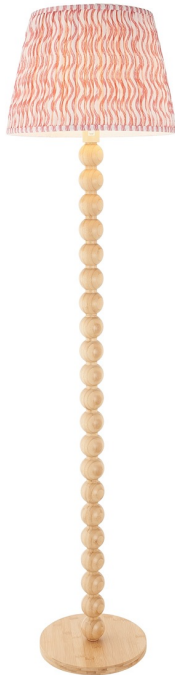

Endon Lighting - Cane & Ripple 40cm - 114342 - Natural Bamboo Pink Floor Lamp

REFERENCE

- SKU: FCL-28704
- Supplier SKU: 114342
- Barcode: 5016087191840

DESCRIPTION

This natural floor lamp features stacking spheres of bamboo wood, with a 40cm tapered shade in a bright coral pink ripple pattern design. A versatile design style that would look at home in both classic and modern interiors.

CATEGORY

- Brand: Endon Lighting
- Family: Cane & Ripple 40cm
- Category: Indoor Lighting / Floor / Decorative

APPEARANCE

- Base: Natural Bamboo
- Shade: Coral Pink Faux Silk

DIMENSION

- Height: 1560mm
- Diameter: 400mm
- Weight: 4.55kg