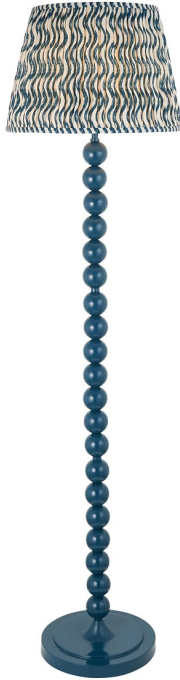

Endon Lighting - Higgledy & Ripple 40cm - 114650 - Blue Floor Lamp

REFERENCE

- SKU: FCL-28844
- Supplier SKU: 114650
- Barcode: 5016087193875

DESCRIPTION

Add some colour to your home with this playful floor light. Multiple stacked metal spheres finished in gloss marlin blue paint with an E27 lamp holder, in-line foot switch and colour matched fabric flex. Paired with our vibrant marlin blue 40cm Ripple shade to complete this perfect colour addition to your home.

CATEGORY

- Brand: Endon Lighting
- Family: Higgledy & Ripple 40cm
- Category: Indoor Lighting / Floor / Decorative

APPEARANCE

- Base: Marlin Blue Paint
- Shade: Marlin Blue Faux Silk

DIMENSION

- Height: 1540mm
- Diameter: 400mm
- Weight: 5.65kg